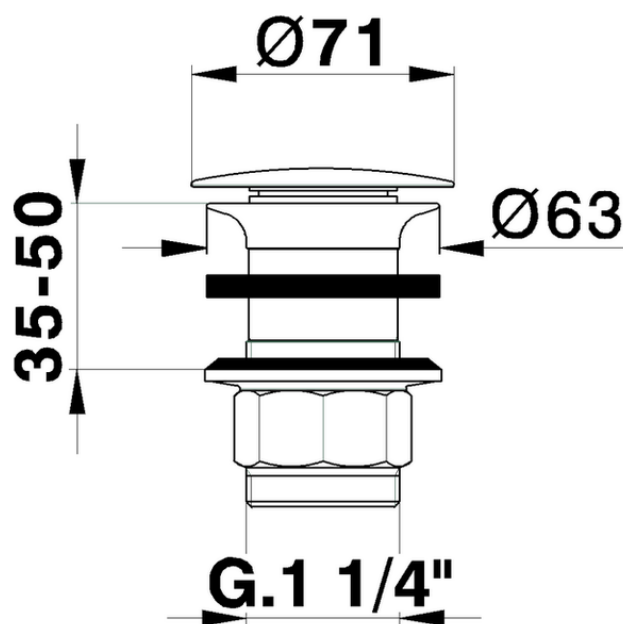

Piletta 1"1/4 per lavabo COMPLEMENTI_ZA001610

ZA001610

<https://www.cisal.it/piletta-11-4-per-lavabo-complementi-za001610>

2026-05-03