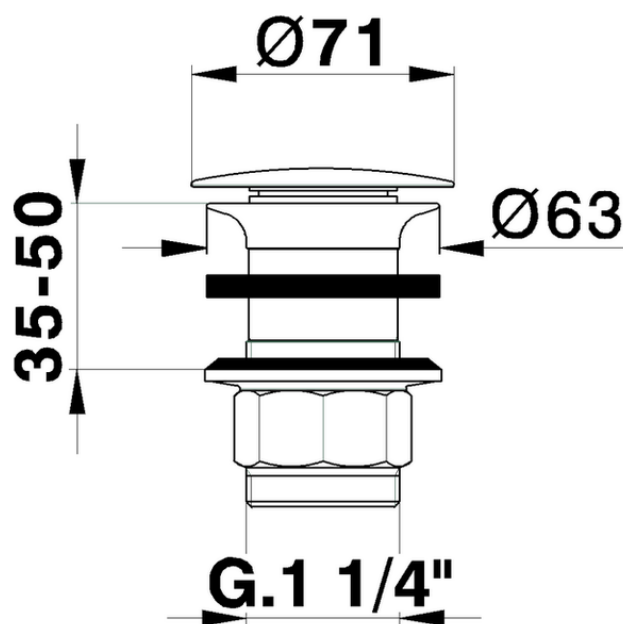

Piletta 1"1/4 per lavabo COMPLEMENTI_ZA001610

ZA001610

<https://www.cisal.it/piletta-11-4-per-lavabo-complementi-za001610>

2026-06-19