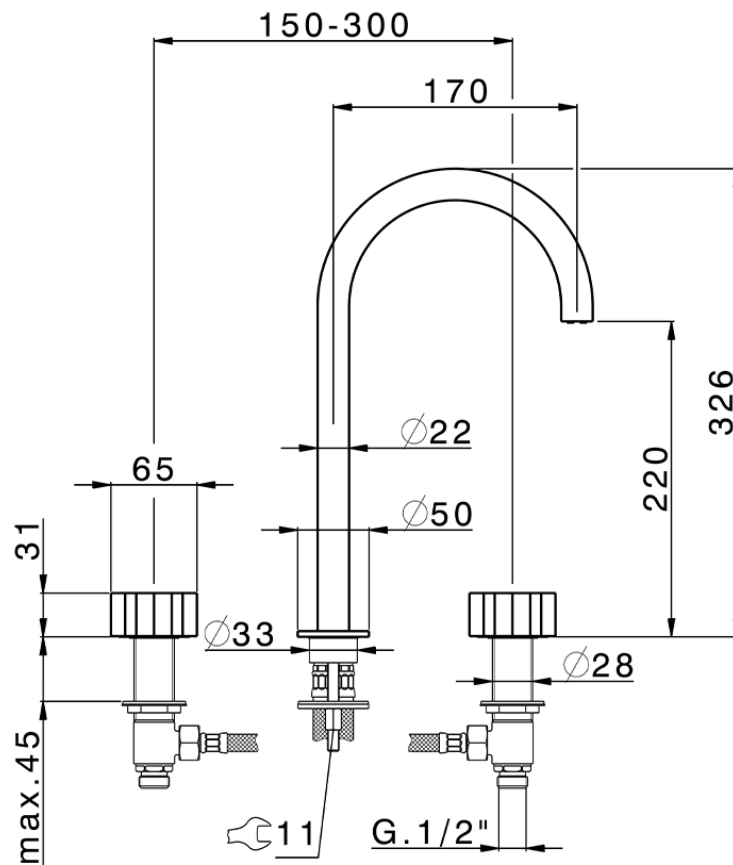

## Miscelatore lavabo 3 fori MARBLE X32\_X5001040

X5001040

<https://www.cisal.it/miscelatore-lavabo-3-fori-marble-x32-x5001040>

2026-04-27