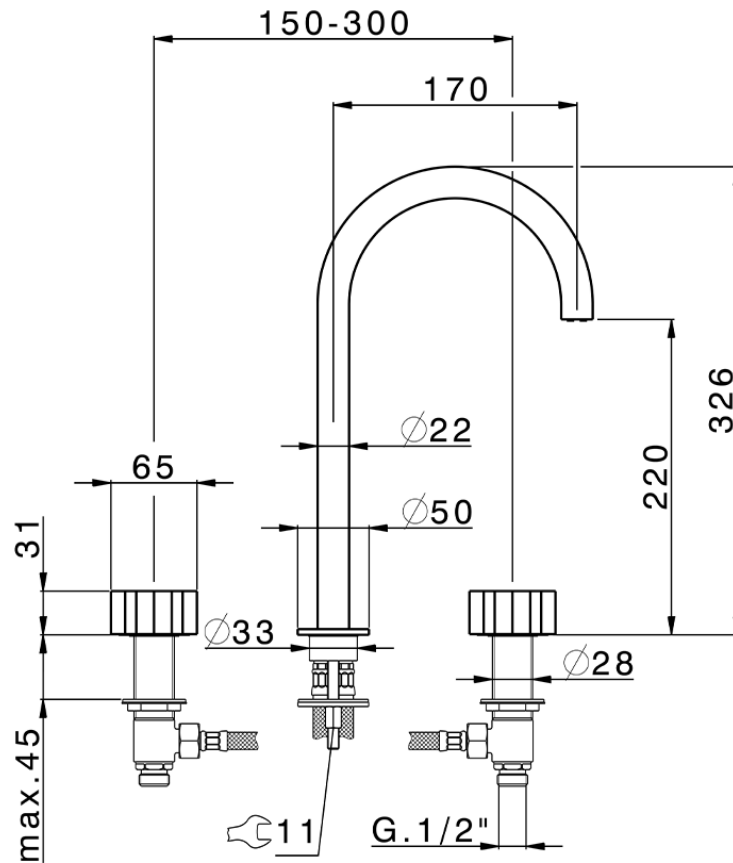

Miscelatore lavabo 3 fori MARBLE X32_X5001040

X5001040

<https://www.cisal.it/miscelatore-lavabo-3-fori-marble-x32-x5001040>

2026-06-11