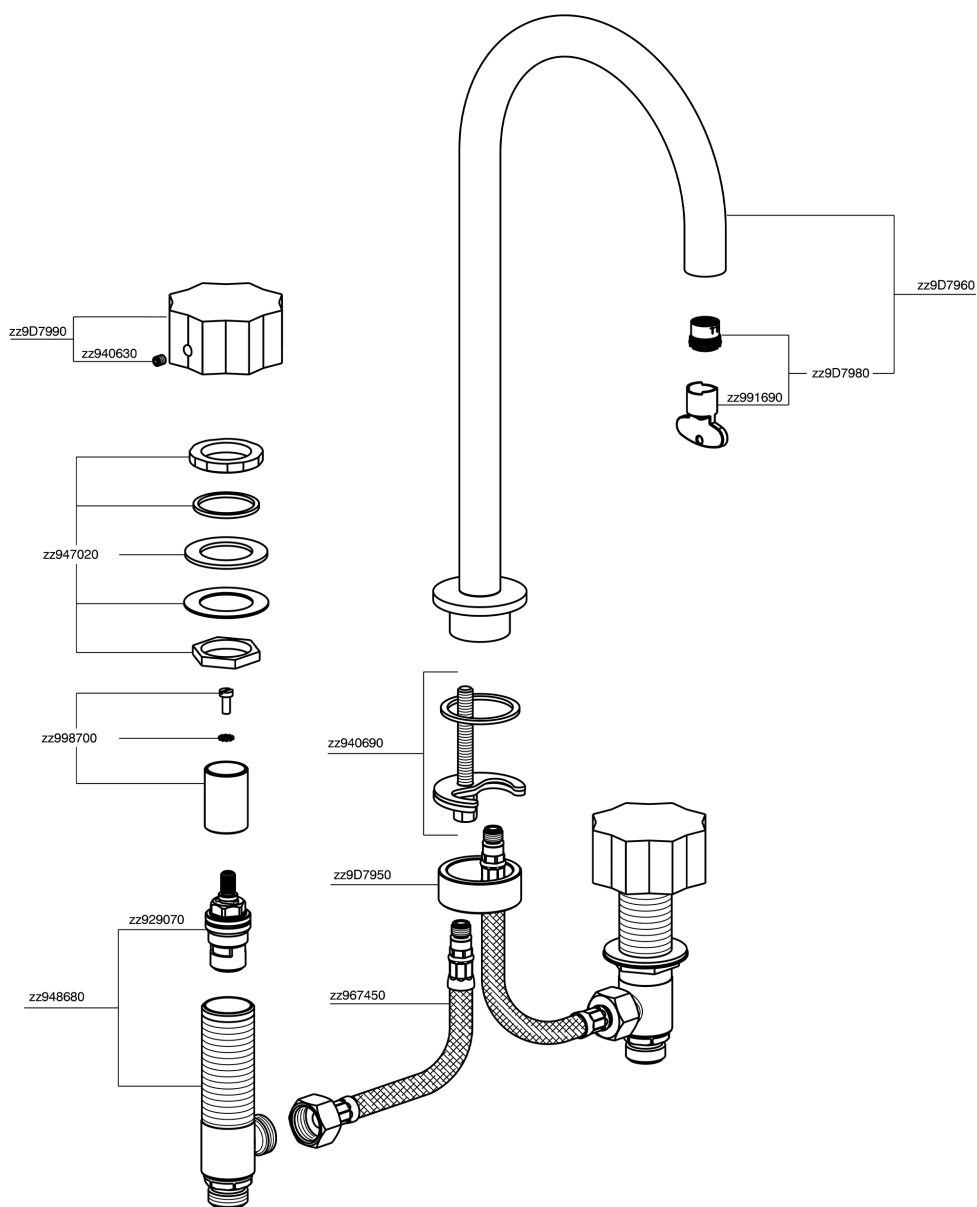

Miscelatore lavabo 3 fori MARBLE X32_X5001040

X5001040

<https://www.cisal.it/miscelatore-lavabo-3-fori-marble-x32-x5001040>

2026-04-27