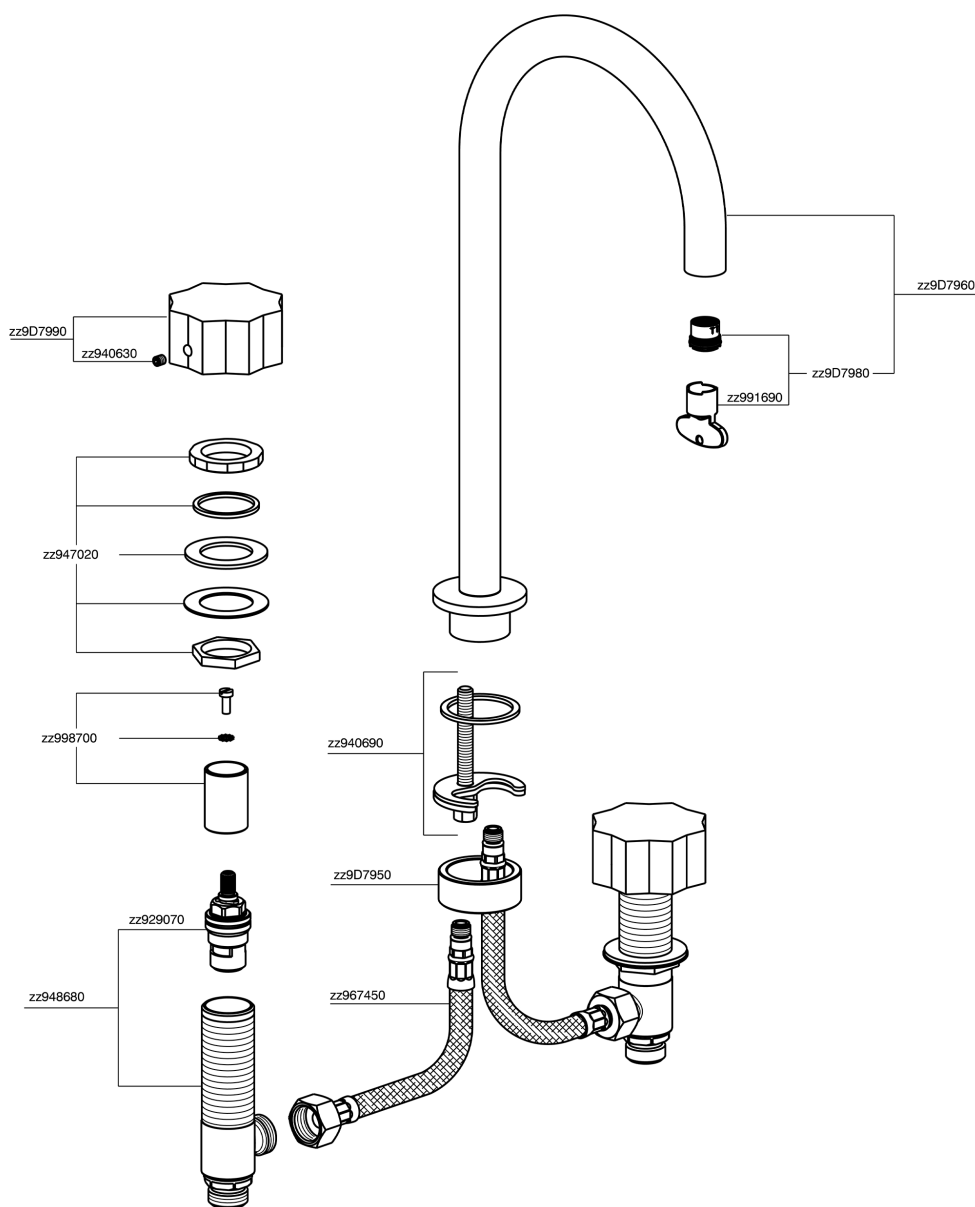

Miscelatore lavabo 3 fori MARBLE X32_X5001040

X5001040

<https://www.cisal.it/miscelatore-lavabo-3-fori-marble-x32-x5001040>

2026-06-11