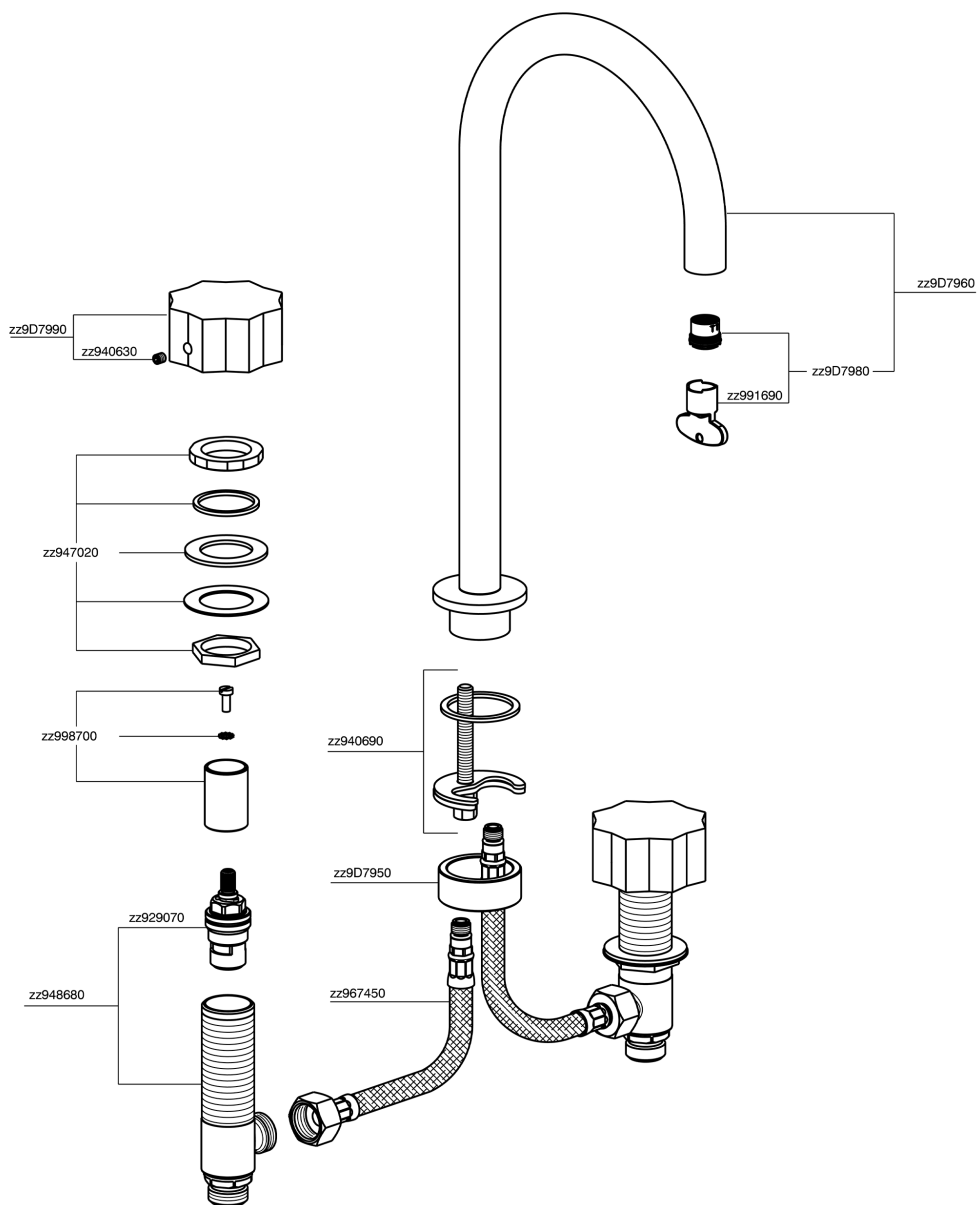

## Miscelatore lavabo 3 fori MARBLE X32\_X5001040

X5001040

<https://www.cisal.it/miscelatore-lavabo-3-fori-marble-x32-x5001040>

2026-06-11