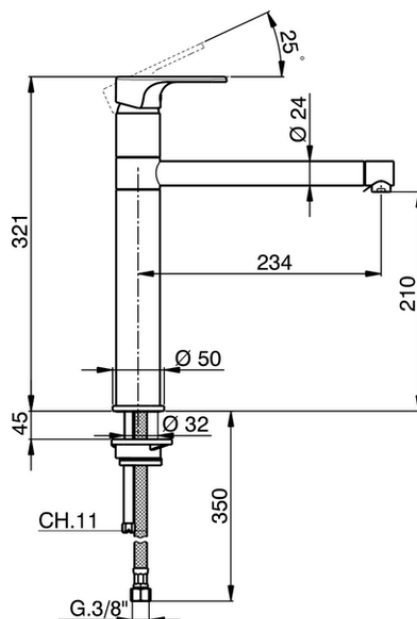

## Miscelatore monocomando lavello EnergySave KITCHEN\_A3001585

A3001585

<https://www.cisal.it/miscelatore-monocomando-lavello-energysave-kitchen-a3001585>

2026-07-07