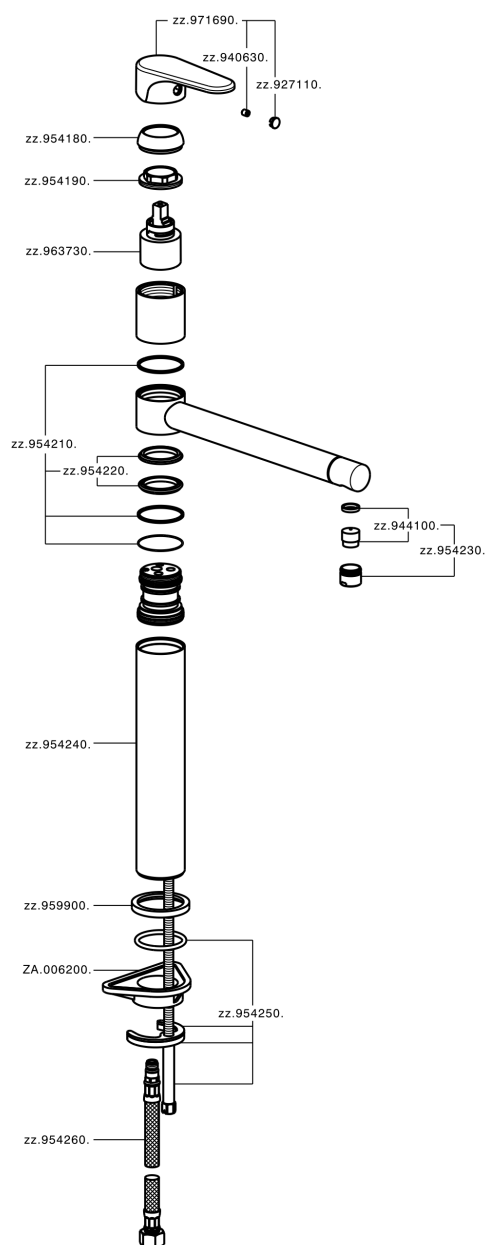

Miscelatore monocomando lavello EnergySave KITCHEN_A3001585

A3001585

<https://www.cisal.it/miscelatore-monocomando-lavello-energysave-kitchen-a3001585>

2026-07-07