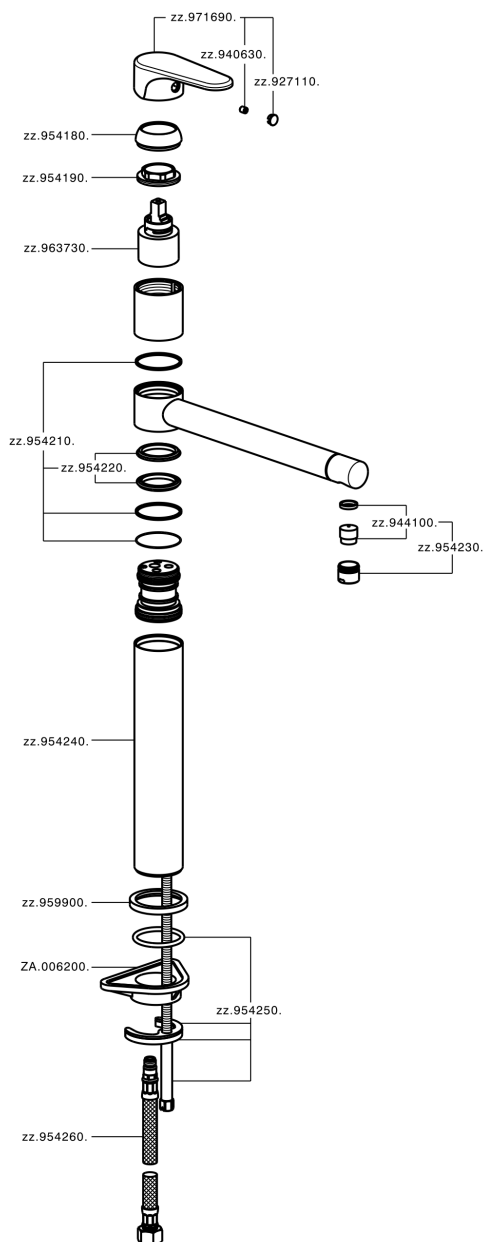

Miscelatore monocomando lavello EnergySave KITCHEN_A3001585

A3001585

<https://www.cisal.it/miscelatore-monocomando-lavello-energysave-kitchen-a3001585>

2026-07-07