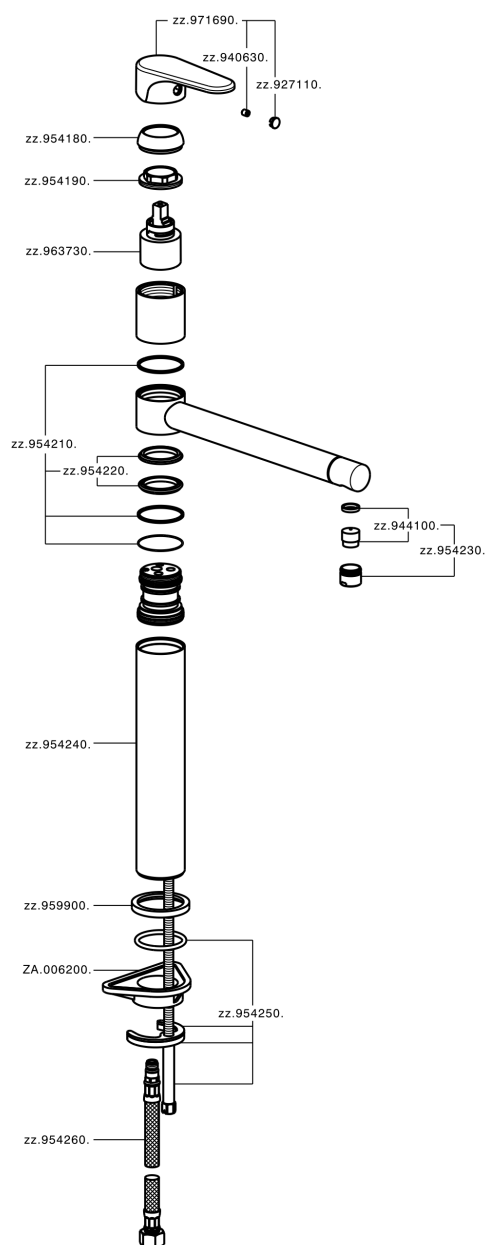

## Miscelatore monocomando lavello EnergySave KITCHEN\_A3001585

A3001585

<https://www.cisal.it/miscelatore-monocomando-lavello-energysave-kitchen-a3001585>

2026-04-16