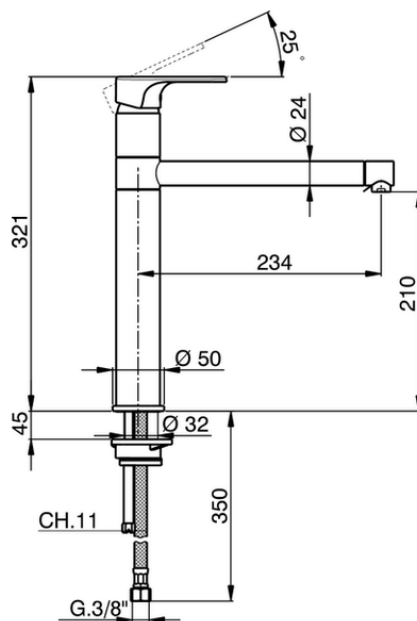

**Miscelatore monocomando lavello EnergySave KITCHEN\_A3001585**

A3001585

<https://www.cisal.it/miscelatore-monocomando-lavello-energy-save-kitchen-a3001585>

2026-04-16