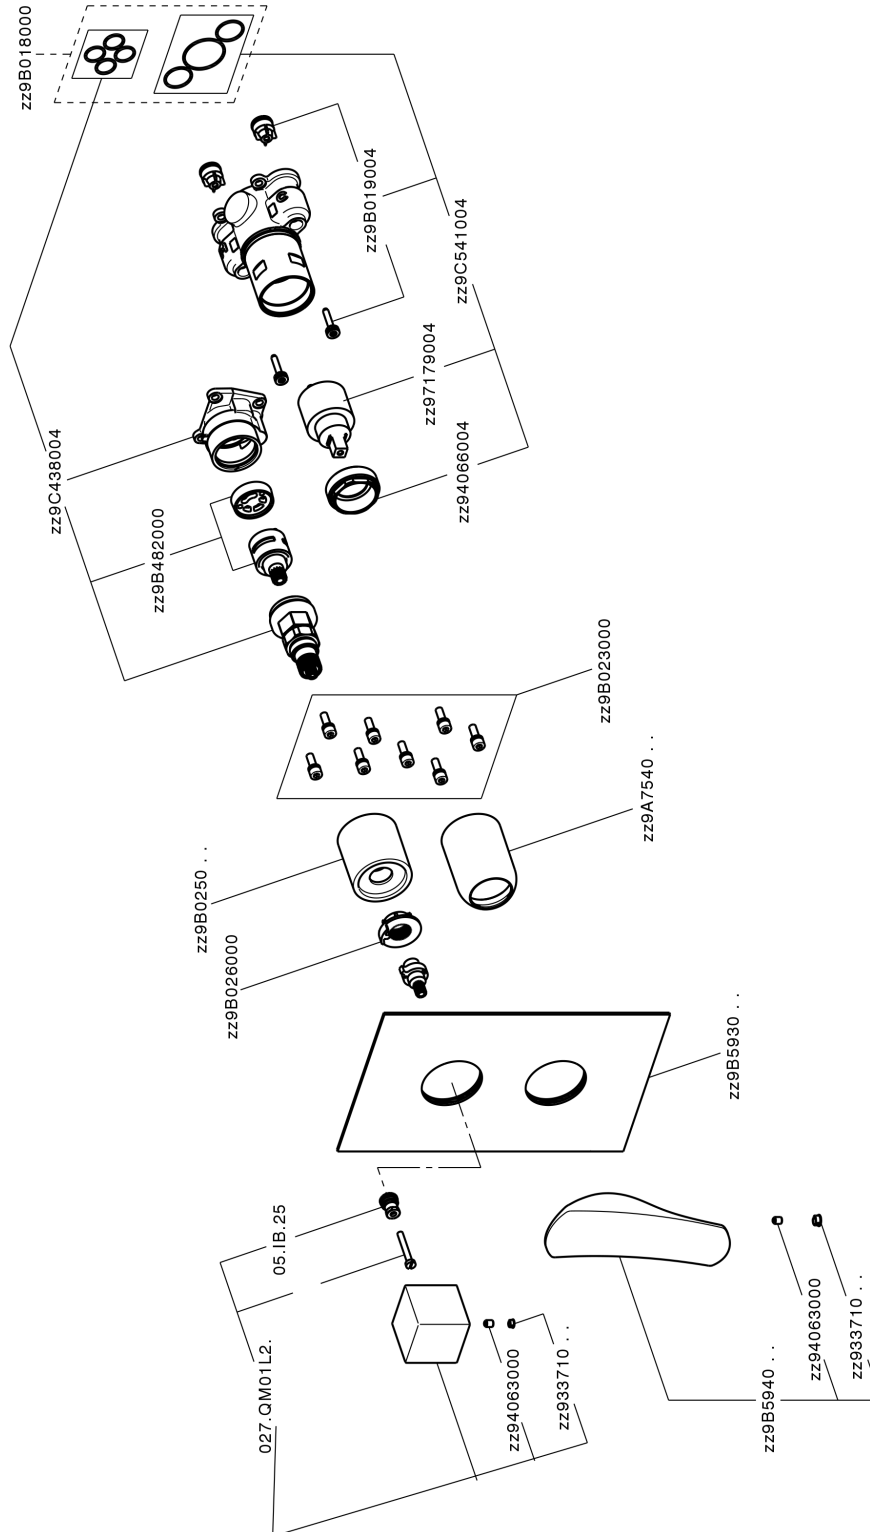

Completo Monocomando per One-Box ROADSTER ACCENT_RA0BM030

RA0BM030

<https://www.cisal.it/completo-monocomando-per-one-box-roadster-accent-ra0bm030>

One-Box Universale per incasso ONE BOX_ZA00B031

ZA00B031

<https://www.cisal.it/one-box-universale-per-incasso-one-box-za00b031>

One-Box Universale per incasso ONE BOX_ZA00B030

ZA00B030

<https://www.cisal.it/one-box-universale-per-incasso-one-box-za00b030>

2025-06-16