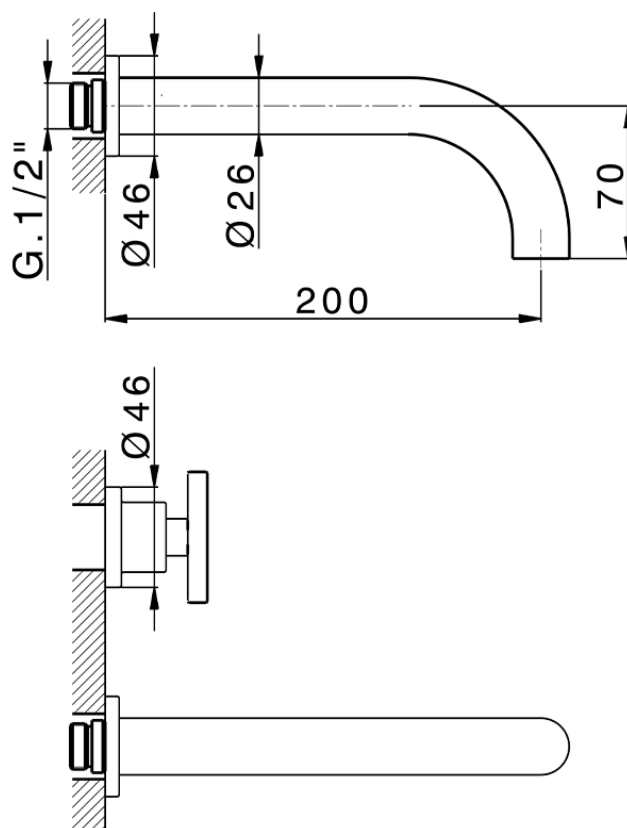

**Parte esterna lavabo a parete GRACE\_MN013510**

MN013510

<https://www.cisal.it/parte-esterna-lavabo-a-parete-grace-mn013510>

| Serie's code | Size XX |
|--------------|---------|
| CX 1351      | 20-35   |
| CF 1351      | 20-35   |
| CX 0331      | 20-35   |
| CF 0331      | 20-35   |
| CX 0200      | 20-35   |
| CF 0200      | 20-35   |
| BA 1351      | 20-35   |
| GS 1351      | 20-35   |
| GL 1351      | 20-35   |
| MN 1351      | 20-35   |
| LN 1351      | 20-35   |
| LV 1351      | 33-48   |
| LY 1351      | 33-48   |
| CU 1351      | 33-48   |
| SM 1351      | 30-45   |
| AA 1351      | 10-30   |
| AC 1351      | 10-30   |
| AR 1351      | 15-25   |
| PZ 1351      | 10-30   |
| RG 1351      | 10-30   |
| TS 1351      | 10-30   |
| VT 1351      | 10-30   |
| CS 1351      | 10-30   |
| WA 1351      | 45-68   |
| X1 1351      | 33-45   |
| X2 1351      | 33-45   |
| X3 1351      | 33-45   |
| X4 1351      | 33-45   |
| X5 1351      | 33-45   |
| RI 1351      | 20-35   |
| RM 1351      | 20-35   |

Limiti di tolleranza superficie piastrelle  
 Adjustment limits for finished tile surface  
 Limites de tolérance surface carrelage  
 Fliesenoberfläche  
 Superficie del azulejo

ZA033511

<https://www.cisal.it/parte-incasso-lavabo-a-parete-incasso-za033511>