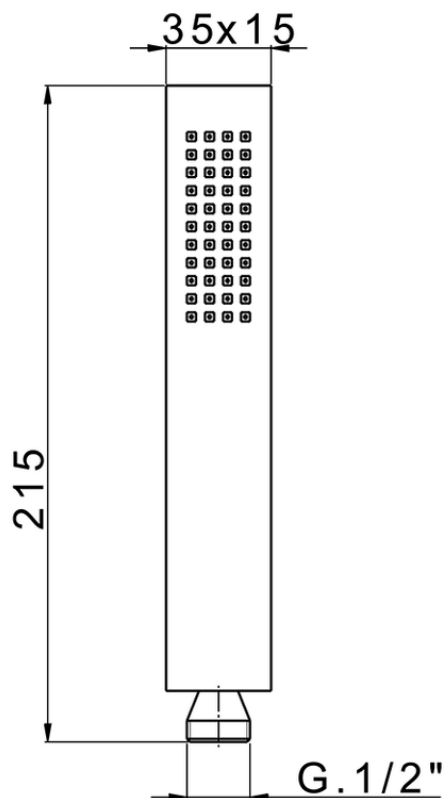

Doccetta Minimalista in Ottone SHOWER_DS014450

DS014450

<https://www.cisal.it/doccetta-minimalista-in-ottone-shower-ds014450>

2026-04-20