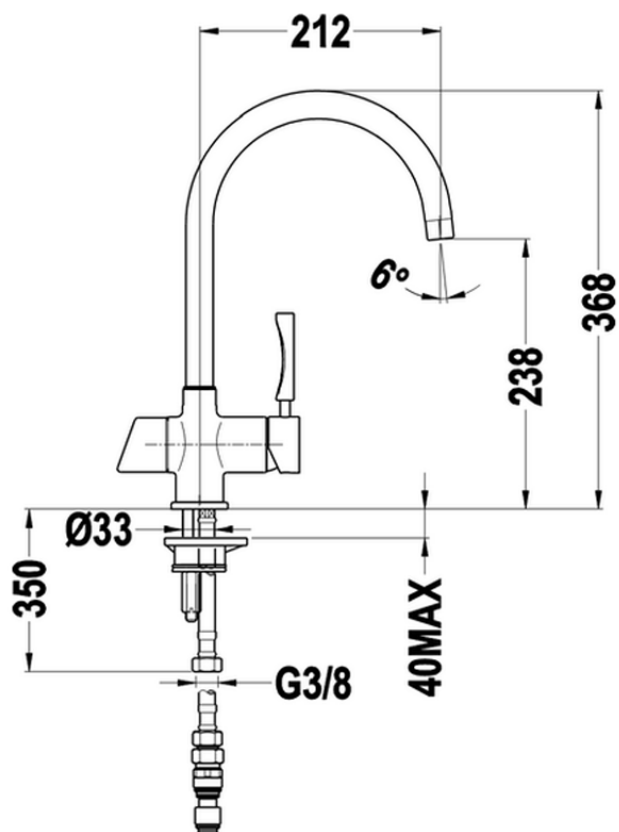

Miscelatore monocomando lavello OSMOSI KITCHEN_LC000011

LC000011

<https://www.cisal.it/miscelatore-monocomando-lavello-osmosi-kitchen-lc000011>

2026-06-17