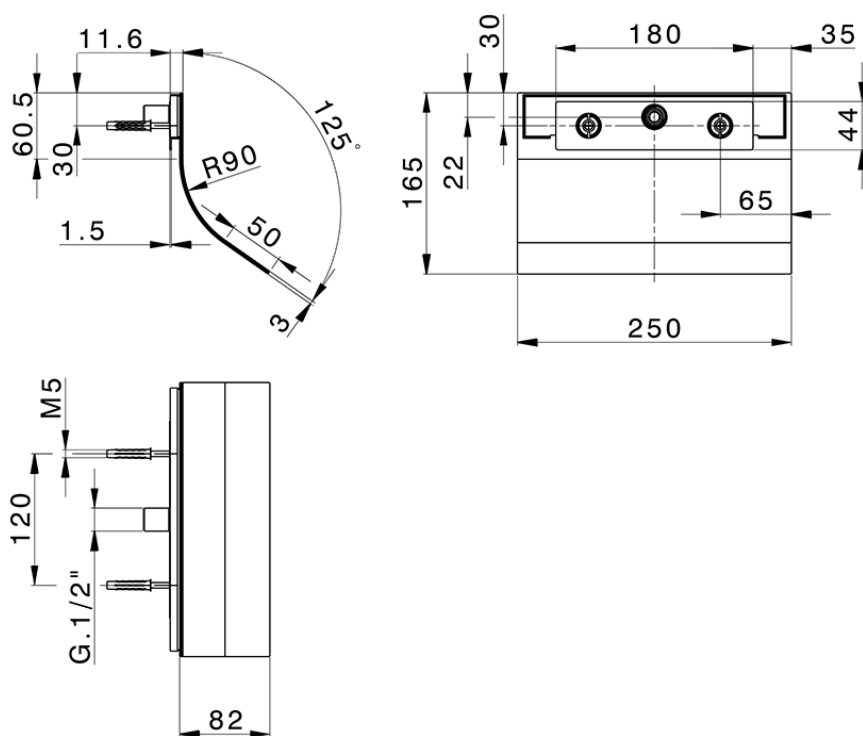

Cascata a parete curva ZEN SHOWER_ZS029030

ZS029030

<https://www.cisal.it/cascata-a-parete-curva-zen-shower-zs029030>

2026-07-02