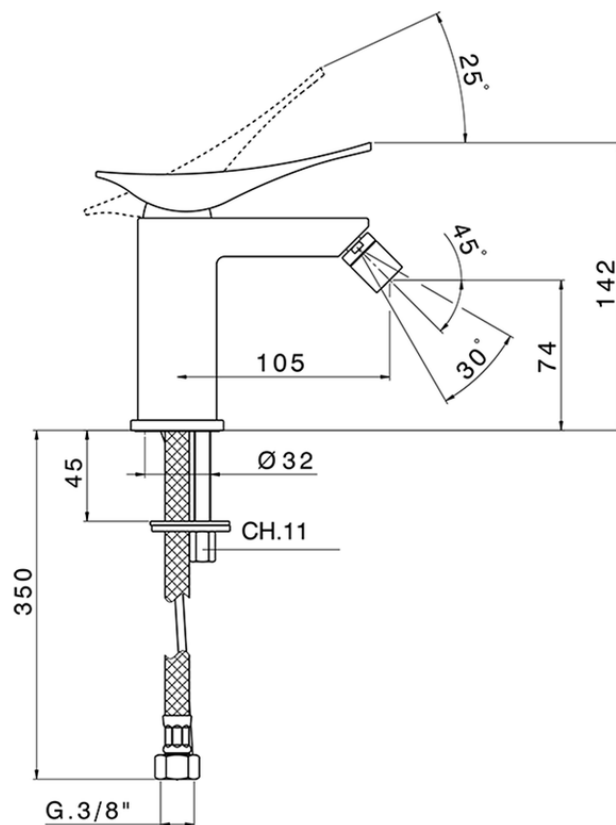

Miscelatore monocomando bidet ROADSTER ACCENT_RA000560

RA000560

<https://www.cisal.it/miscelatore-monocomando-bidet-roadster-accent-ra000560>

2026-06-21