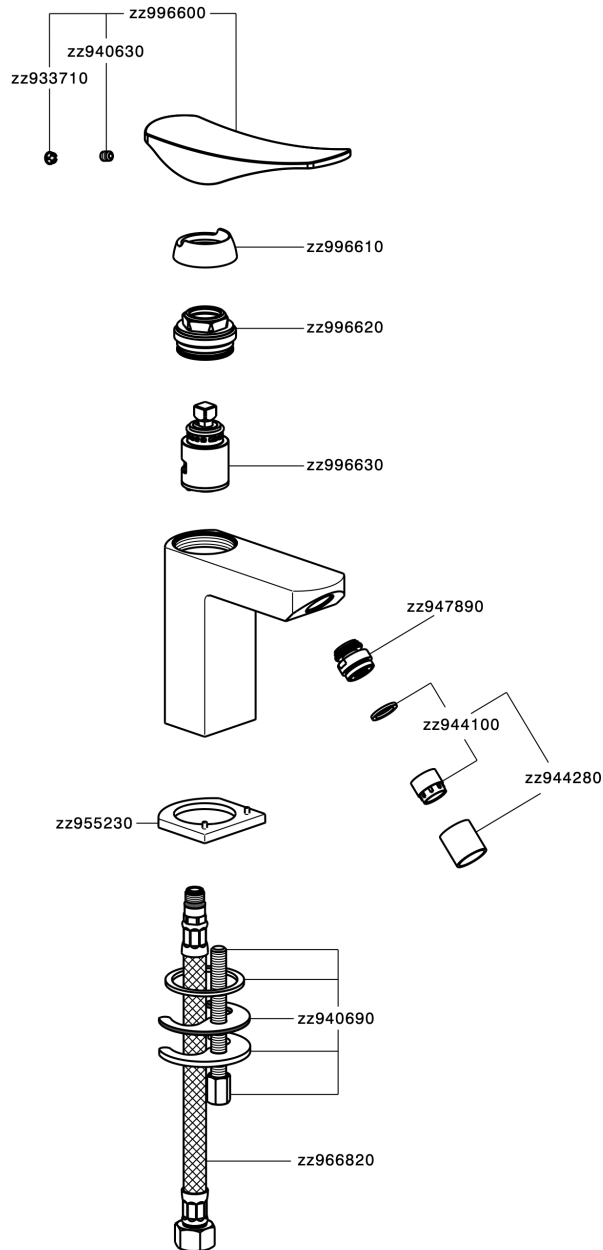

Miscelatore monocomando bidet ROADSTER ACCENT_RA000560

RA000560

<https://www.cisal.it/miscelatore-monocomando-bidet-roadster-accent-ra000560>

2026-06-21