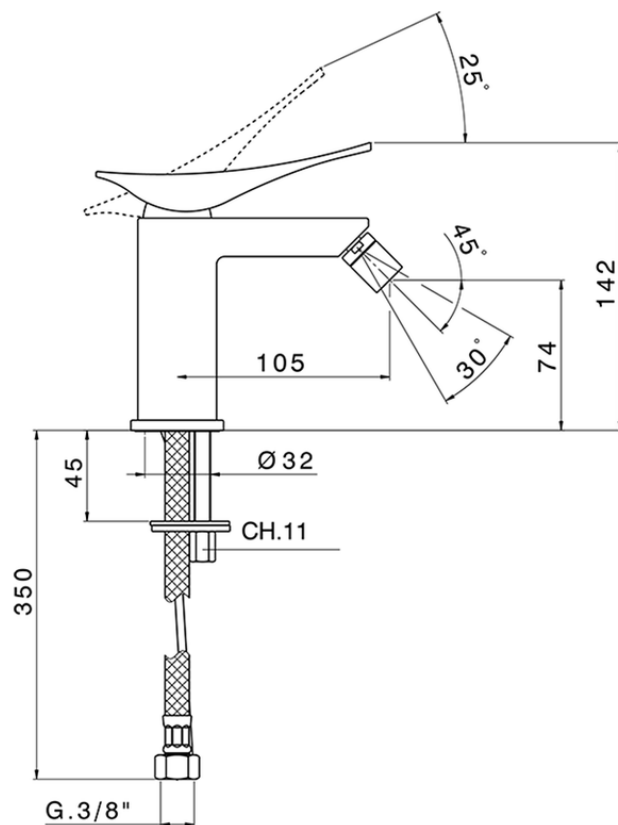

Miscelatore monocomando bidet ROADSTER ACCENT_RA000560

RA000560

<https://www.cisal.it/miscelatore-monocomando-bidet-roadster-accent-ra000560>

2026-05-07