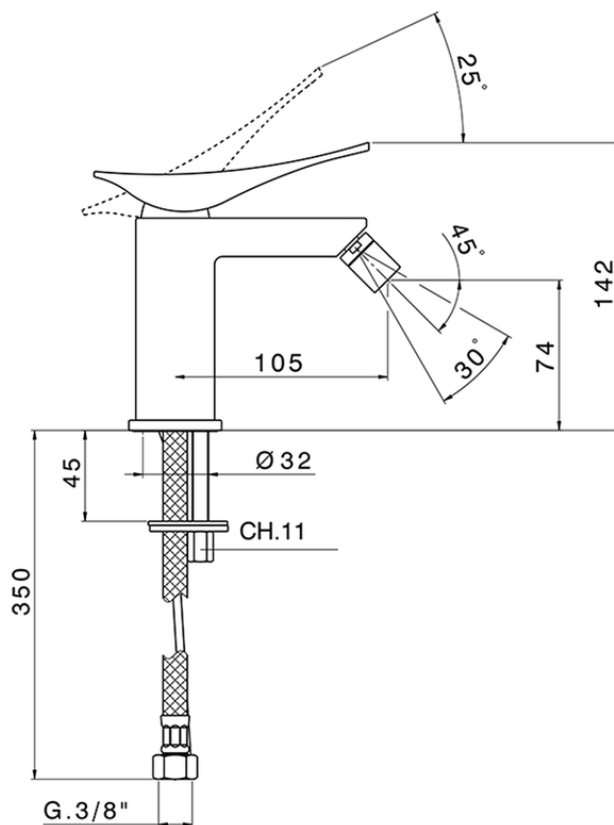

Miscelatore monocomando bidet ROADSTER ACCENT_RA000560

RA000560

<https://www.cisal.it/miscelatore-monocomando-bidet-roadster-accent-ra000560>

2026-06-21