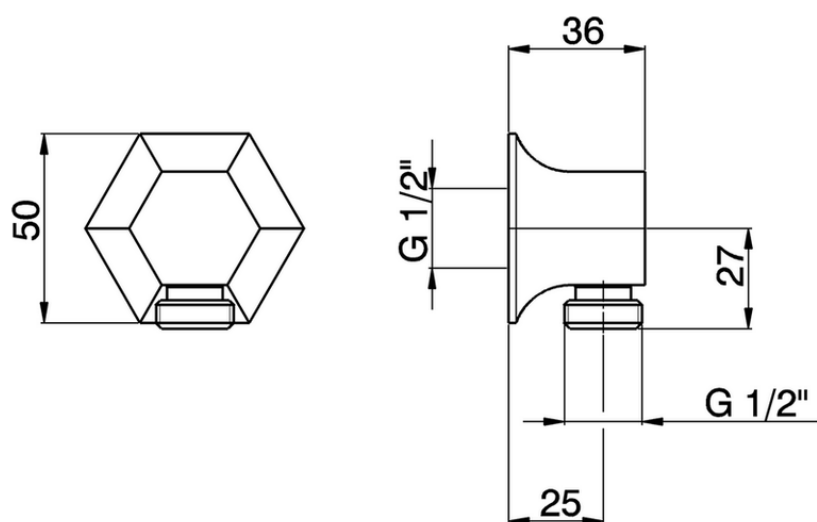

**Presad'acqua SHOWER\_CE017000**

CE017000

<https://www.cisal.it/presa-dacqua-shower-ce017000>

2026-04-20