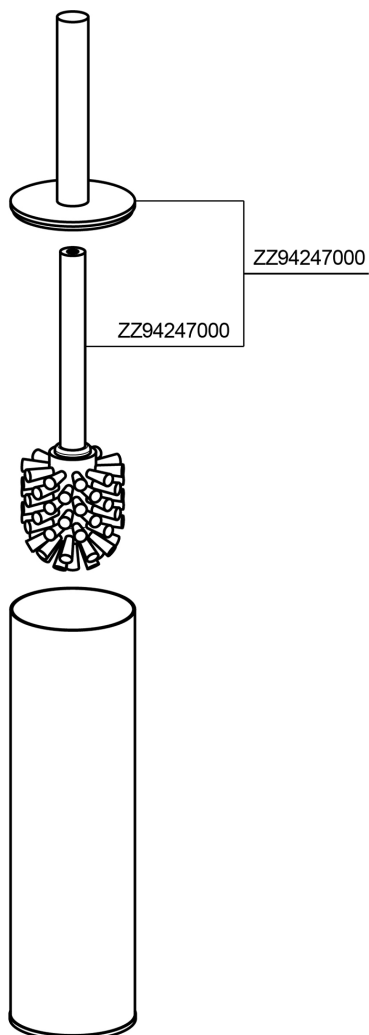

Porta scopino ACCESSORI BAGNO_SY090650

SY090650

<https://www.cisal.it/porta-scopino-accessori-bagno-sy090650>

2025-07-01