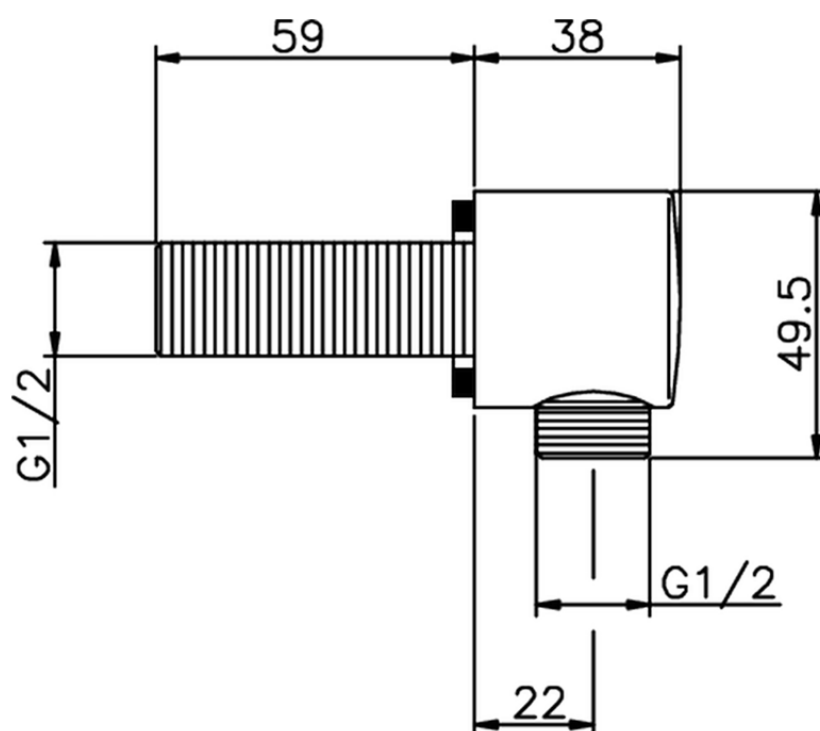

Presad'acqua SHOWER_DS017320

DS017320

<https://www.cisal.it/presa-dacqua-shower-ds017320>

2026-04-20