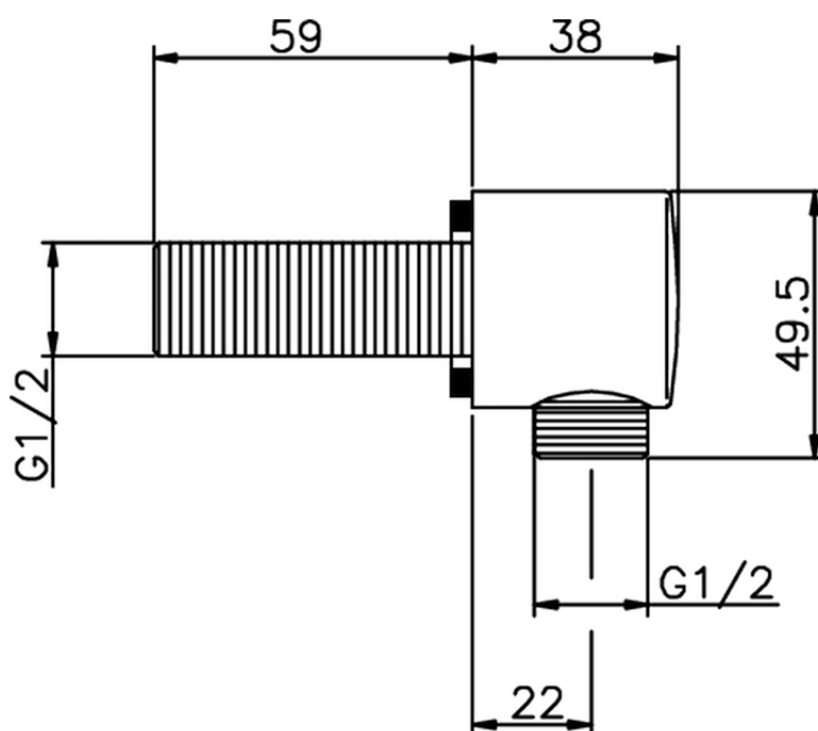

**Presad'acqua SHOWER\_DS017320**

DS017320

<https://www.cisal.it/presa-dacqua-shower-ds017320>

2026-06-15