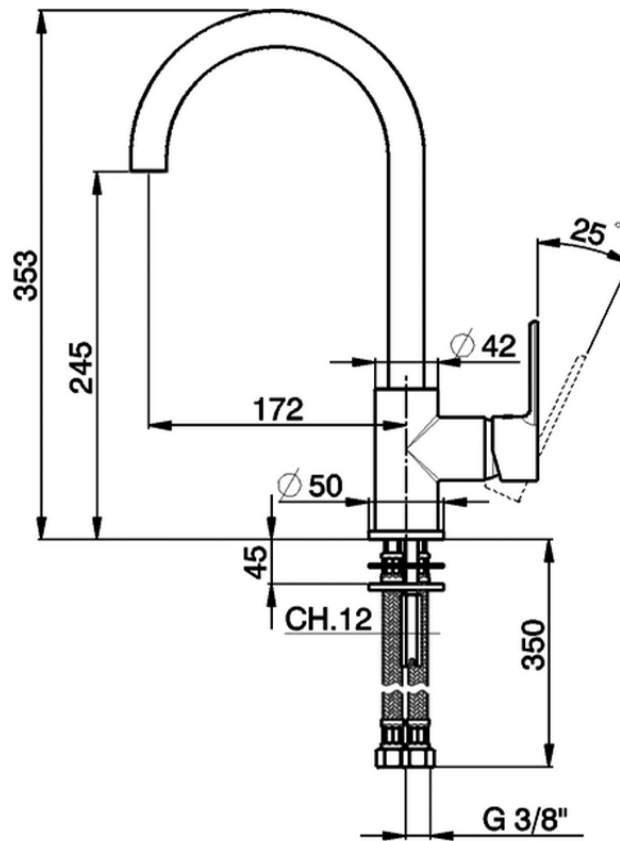

Miscelatore monocomando lavello EnergySave KITCHEN_C2000535

C2000535

<https://www.cisal.it/miscelatore-monocomando-lavello-energysave-kitchen-c2000535>

2026-05-05