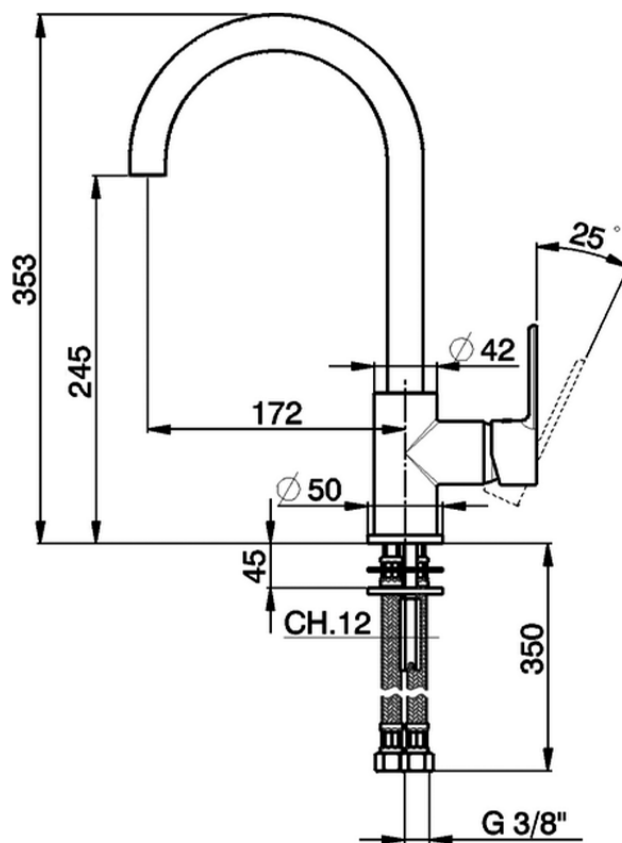

Miscelatore monocomando lavello EnergySave KITCHEN_C2000535

C2000535

<https://www.cisal.it/miscelatore-monocomando-lavello-energysave-kitchen-c2000535>

2026-06-20