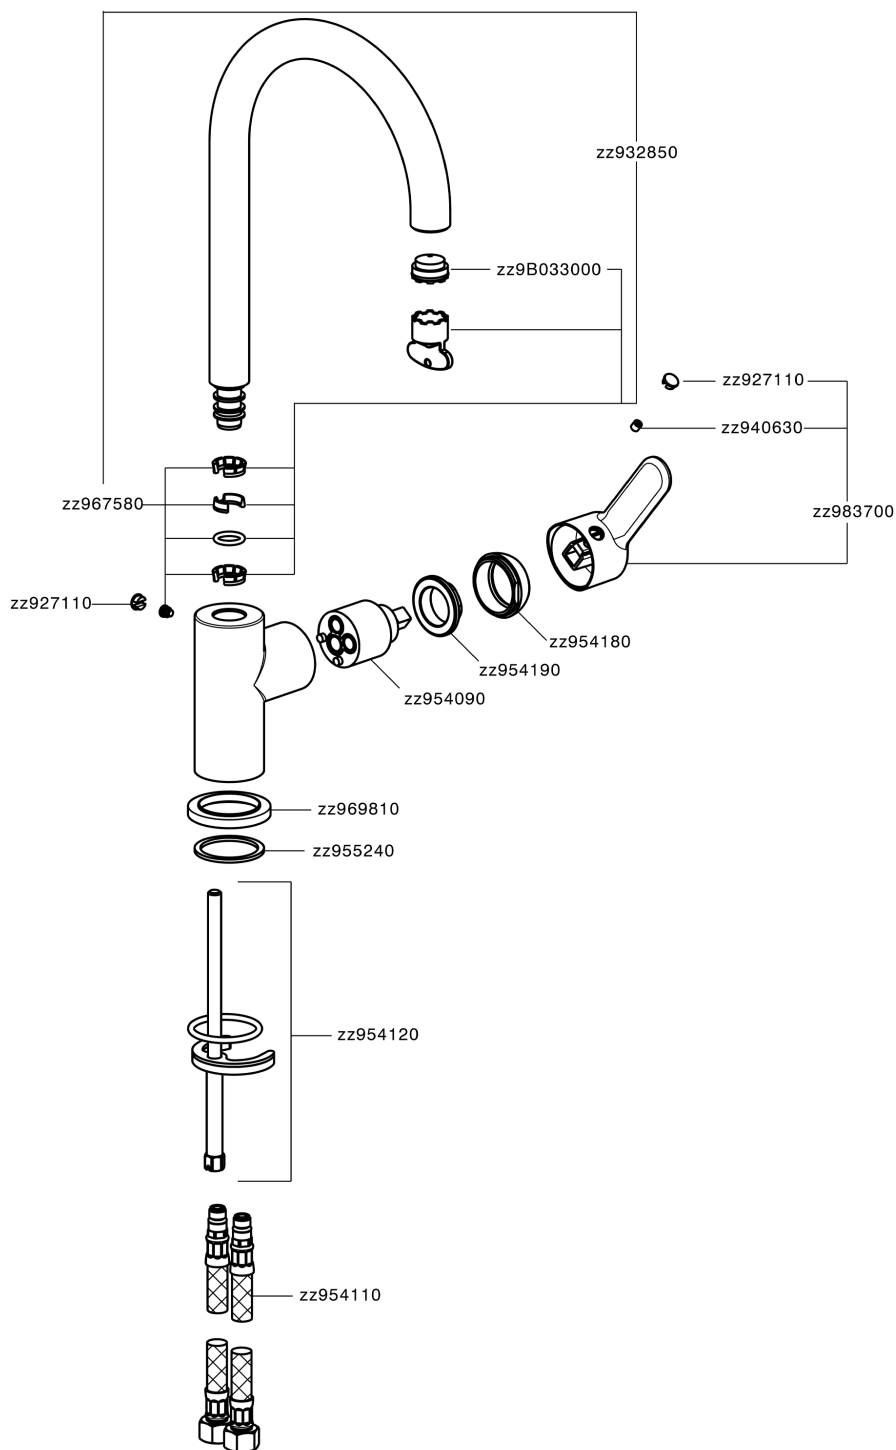

Miscelatore monocomando lavello EnergySave KITCHEN_C2000535

C2000535

<https://www.cisal.it/miscelatore-monocomando-lavello-energysave-kitchen-c2000535>

2026-06-20