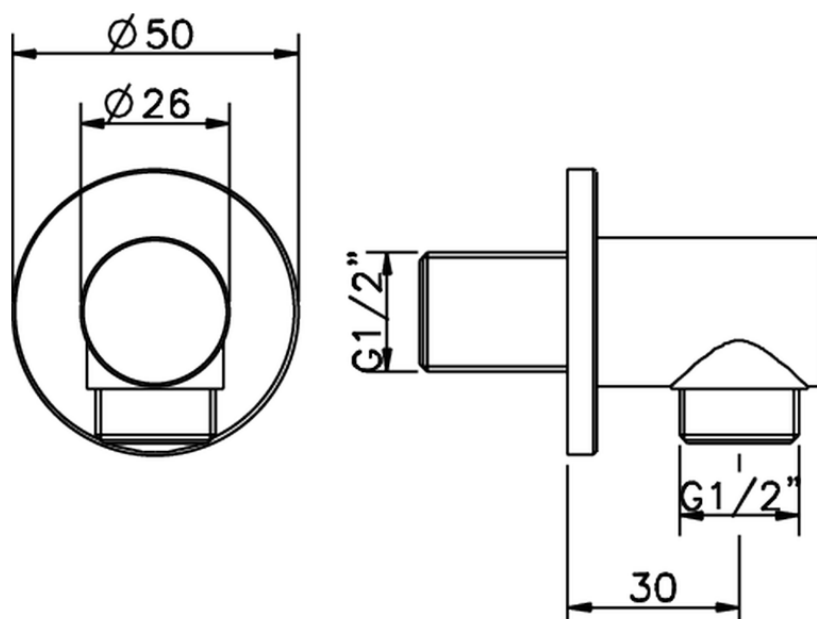

Presad'acqua SHOWER_DS017330

DS017330

<https://www.cisal.it/presa-dacqua-shower-ds017330>

2026-04-20