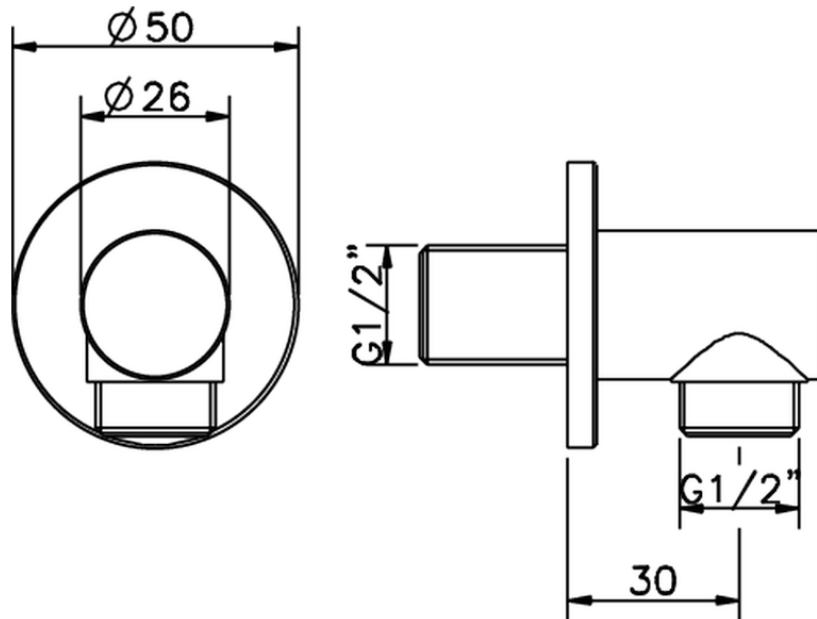

Presad'acqua SHOWER_DS017330

DS017330

<https://www.cisal.it/presa-dacqua-shower-ds017330>

2026-06-15