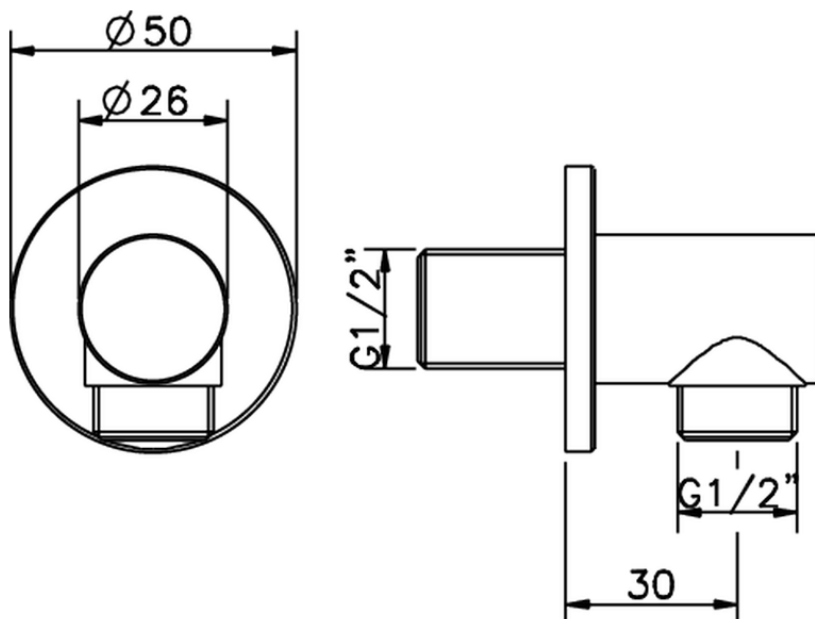

Presad'acqua SHOWER_DS017330

DS017330

<https://www.cisal.it/presa-dacqua-shower-ds017330>

2026-06-15