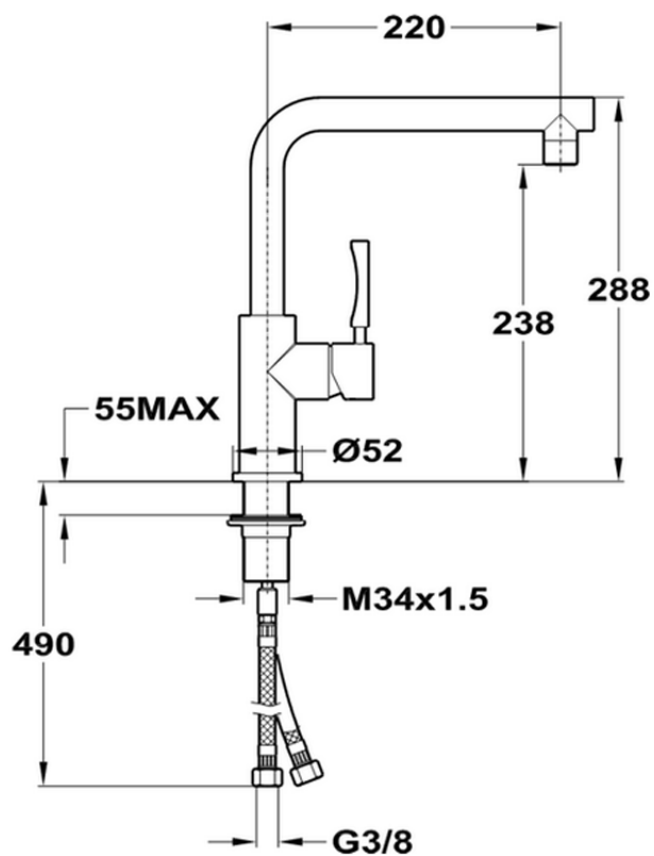

**Miscelatore monocomando lavello INOX KITCHEN\_LC000050**

LC000050

<https://www.cisal.it/miscelatore-monocomando-lavello-inox-kitchen-lc000050>

2026-04-16