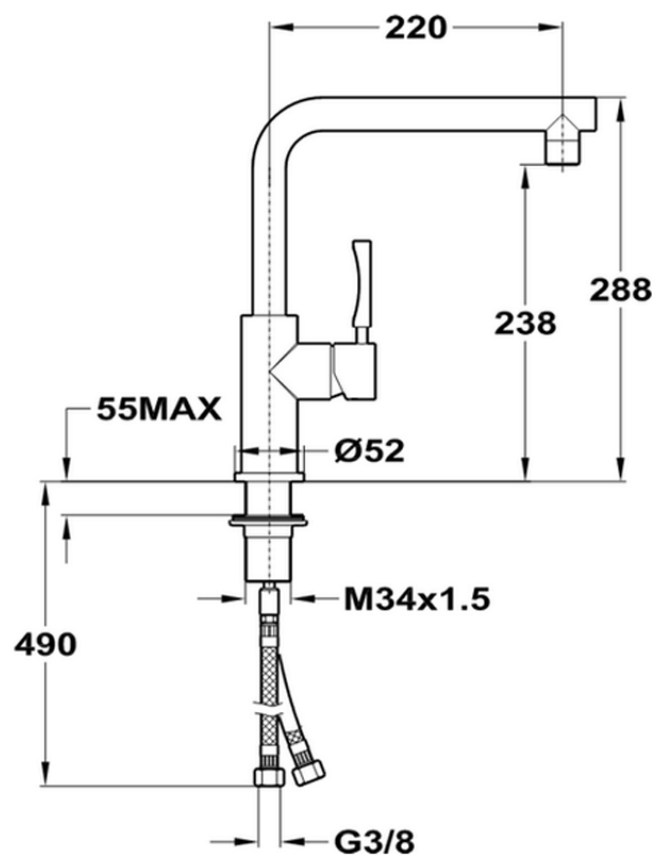

Miscelatore monocomando lavello INOX KITCHEN_LC000050

LC000050

<https://www.cisal.it/miscelatore-monocomando-lavello-inox-kitchen-lc000050>

2026-06-20