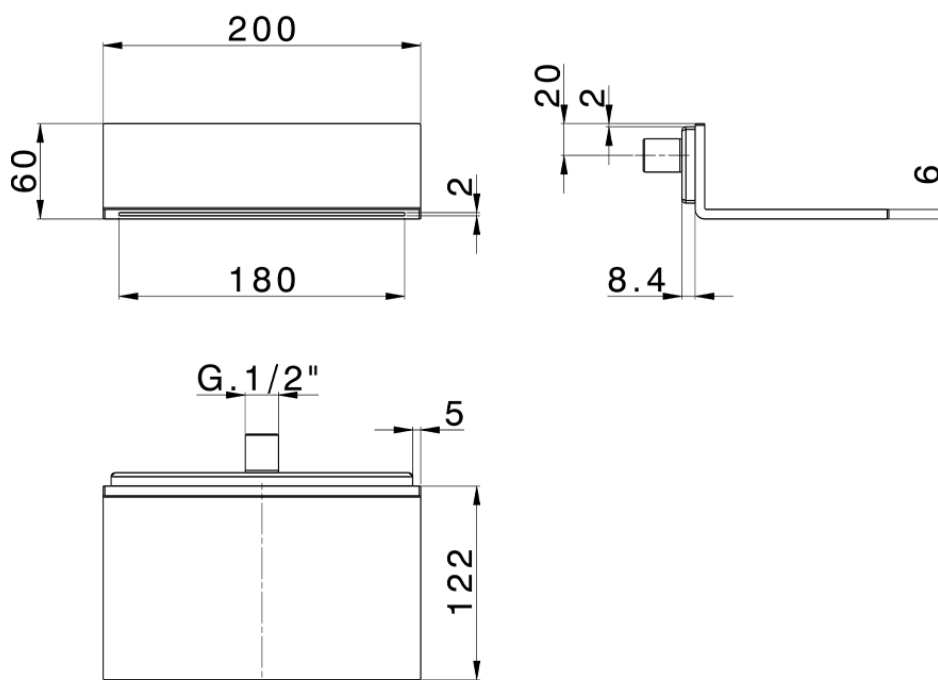

## Bocca a cascata "L" a muro ZEN SHOWER\_ZS029090

ZS029090

<https://www.cisal.it/bocca-a-cascata-l-a-muro-zen-shower-zs029090>

2026-07-02