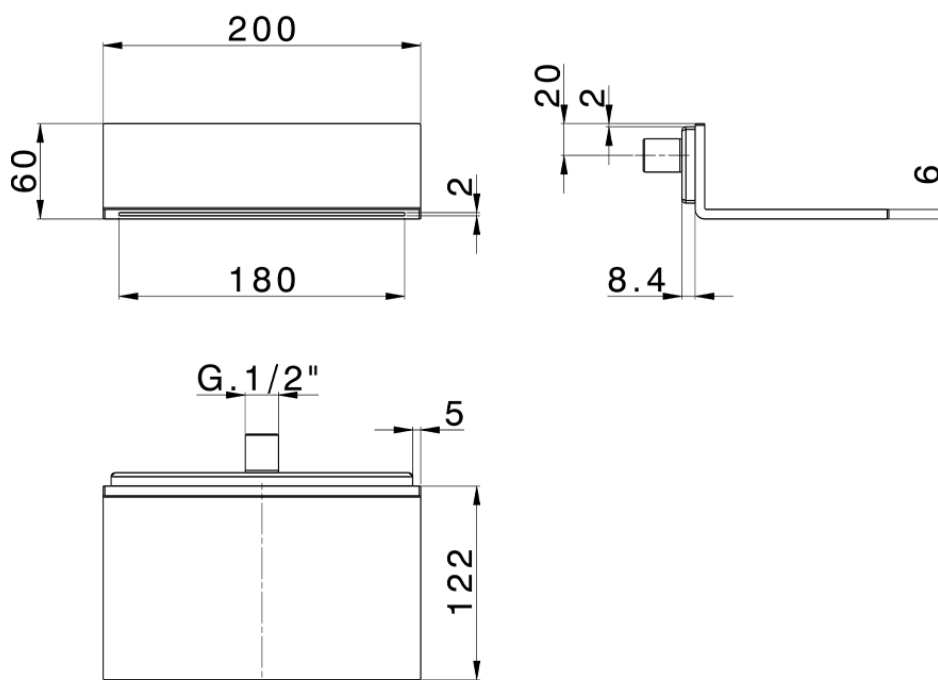

Bocca a cascata "L" a muro ZEN SHOWER_ZS029090

ZS029090

<https://www.cisal.it/bocca-a-cascata-l-a-muro-zen-shower-zs029090>

2026-07-02