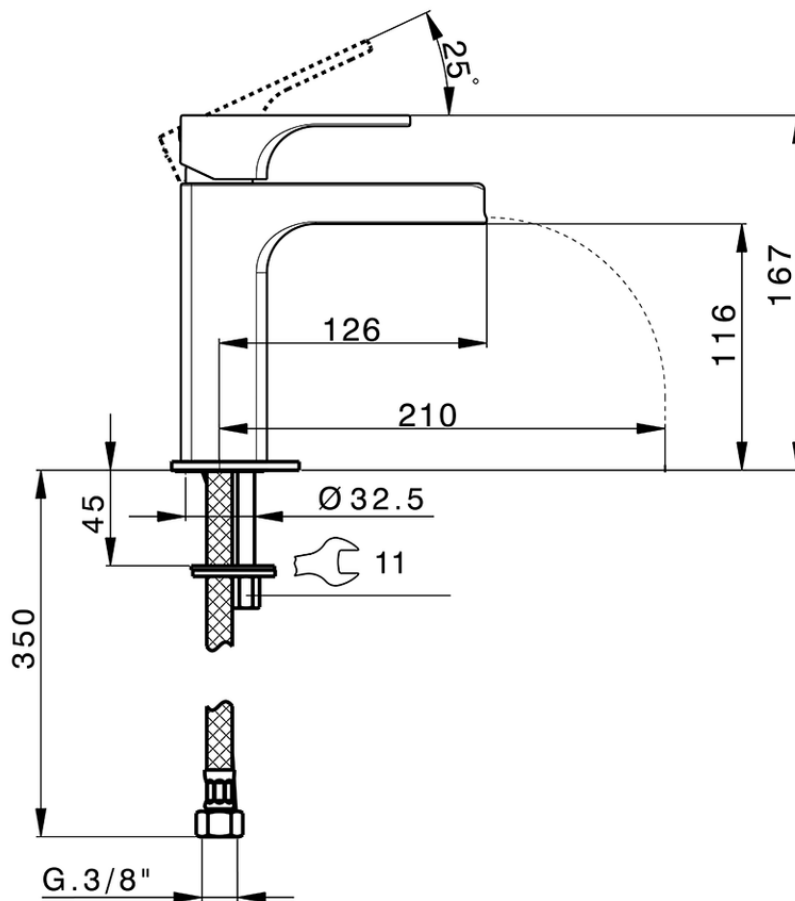

**Miscelatore monocomando lavabo large EnergySave CUBIC\_CU00C505**

CU00C505

<https://www.cisal.it/miscelatore-monocomando-lavabo-large-energysave-cubic-cu00c505>

2026-05-26