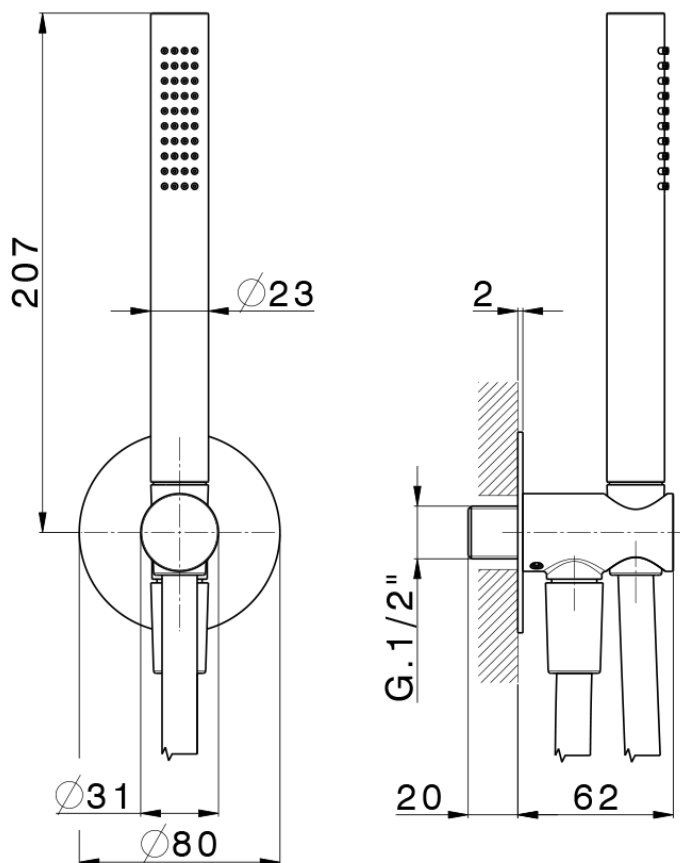

Completo doccia con presa acqua PUSH&SHOWER_DS0G5100

DS0G5100

<https://www.cisal.it/completo-doccia-con-presa-acqua-pushshower-ds0g5100>

2026-04-14