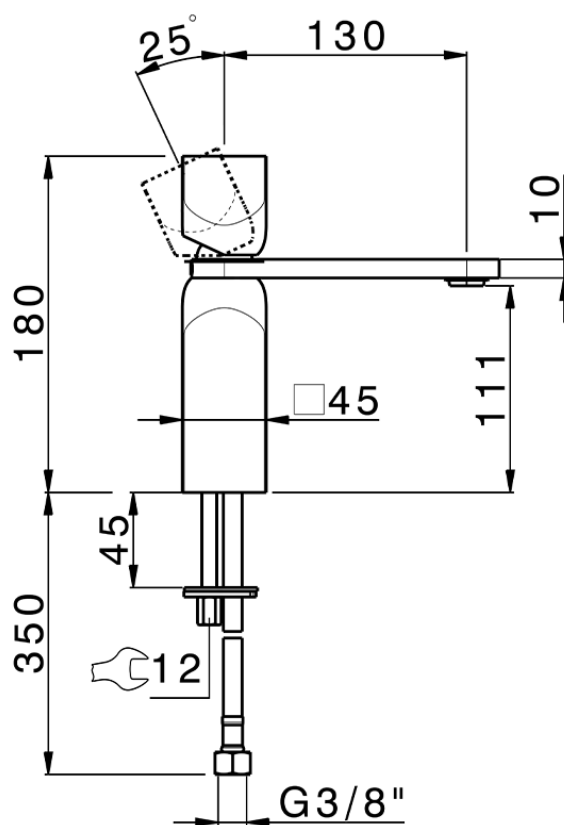

**Miscelatore monocomando lavabo large HI-RISE\_RI000504**

RI000504

<https://www.cisal.it/miscelatore-monocomando-lavabo-large-hi-rise-ri000504>

2026-06-30