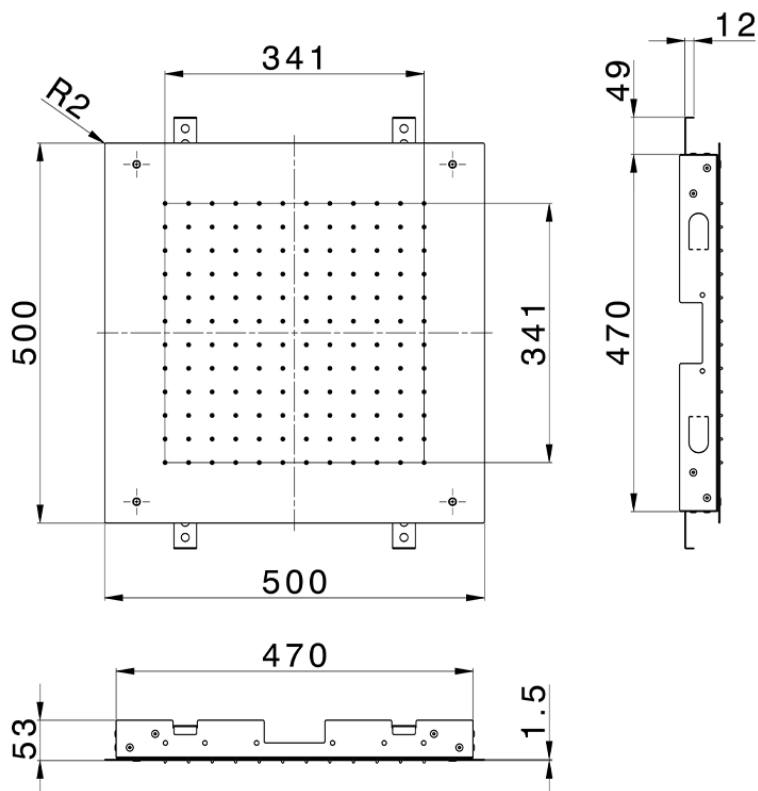

Soffione a soffitto 500x500 mm ZEN SHOWER_ZS0S0130

ZS0S0130

<https://www.cisal.it/soffione-a-soffitto-500x500-mm-zen-shower-zs0s0130>

2026-07-02