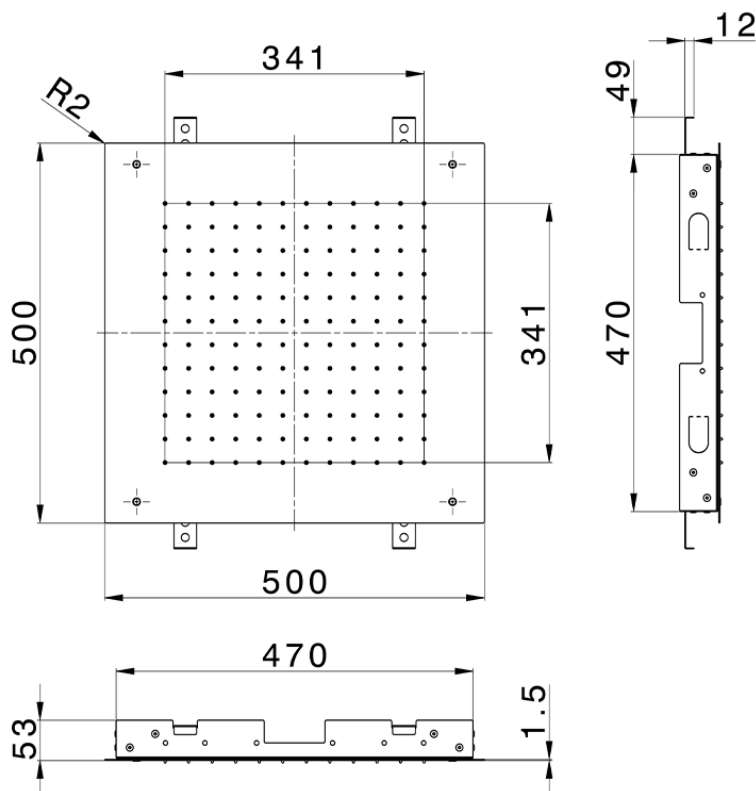

## Soffione a soffitto 500x500 mm ZEN SHOWER\_ZS0S0130

ZS0S0130

<https://www.cisal.it/soffione-a-soffitto-500x500-mm-zen-shower-zs0s0130>

2026-07-02