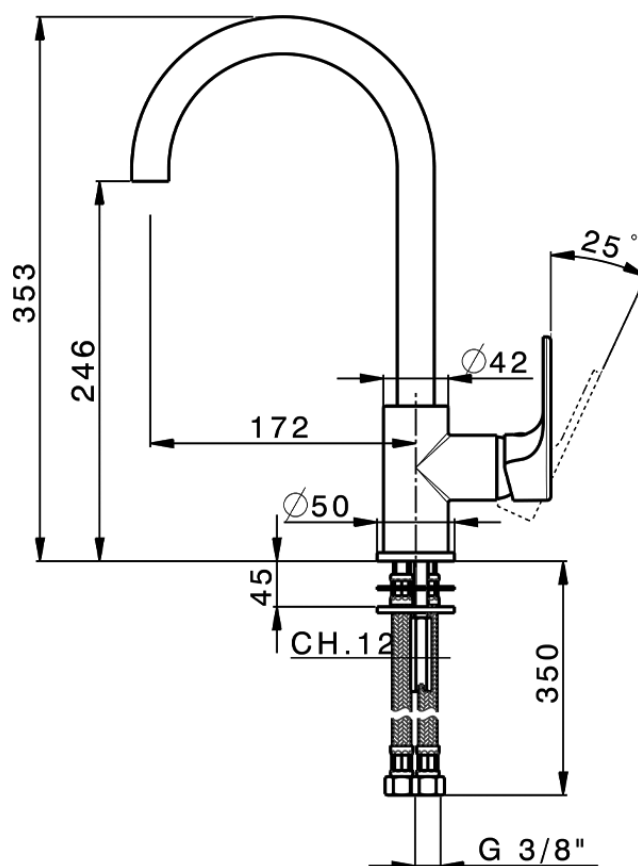

**Miscelatore monocomando lavello EnergySave KITCHEN\_A3000535**

A3000535

<https://www.cisal.it/miscelatore-monocomando-lavello-energy-save-kitchen-a3000535>

2026-04-08