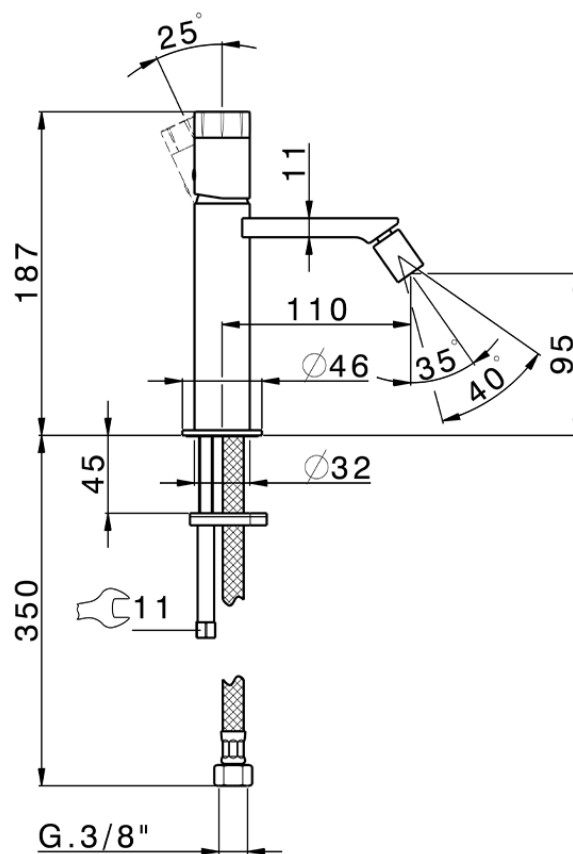

## Miscelatore monocomando bidet MARBLE X32\_X6000564

X6000564

<https://www.cisal.it/miscelatore-monocomando-bidet-marble-x32-x6000564>

2026-06-25