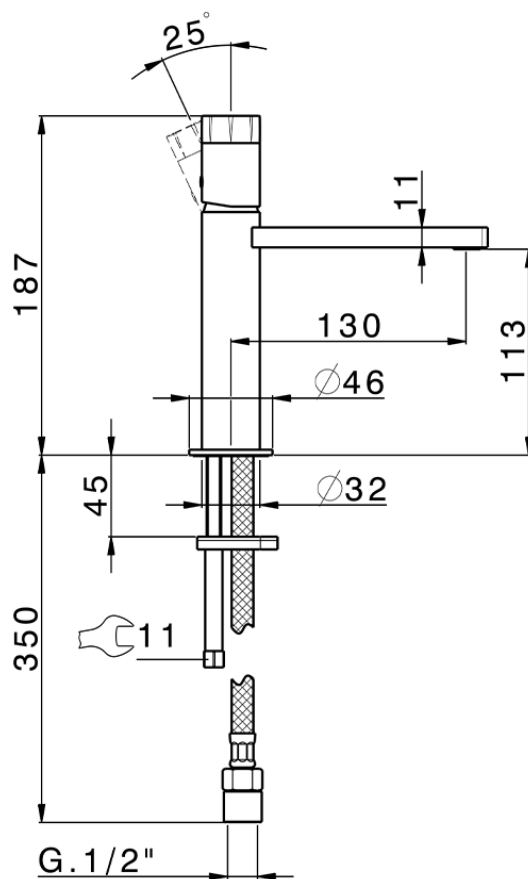

Miscelatore monocomando lavabo large MARBLE X32_X6000504

X6000504

<https://www.cisal.it/miscelatore-monocomando-lavabo-large-marble-x32-x6000504>

2026-06-11