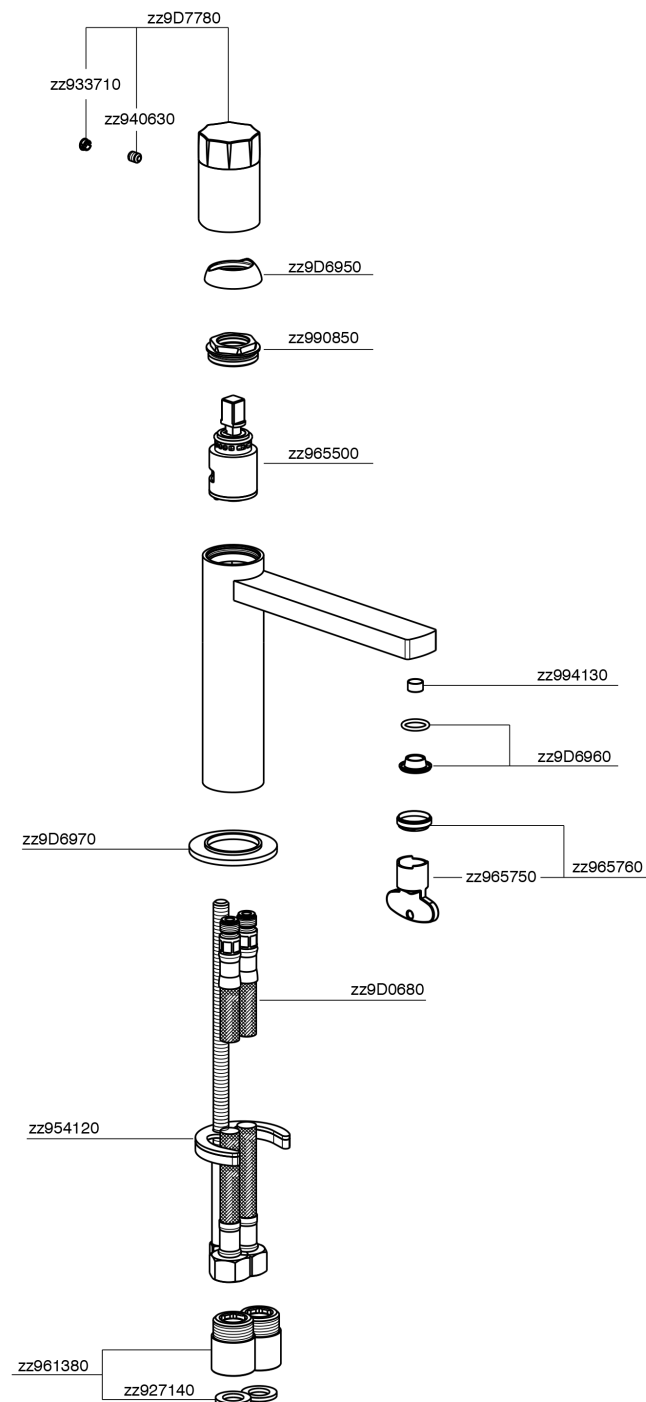

## Miscelatore monocomando lavabo large MARBLE X32\_X6000504

X6000504

<https://www.cisal.it/miscelatore-monocomando-lavabo-large-marble-x32-x6000504>

2026-06-11