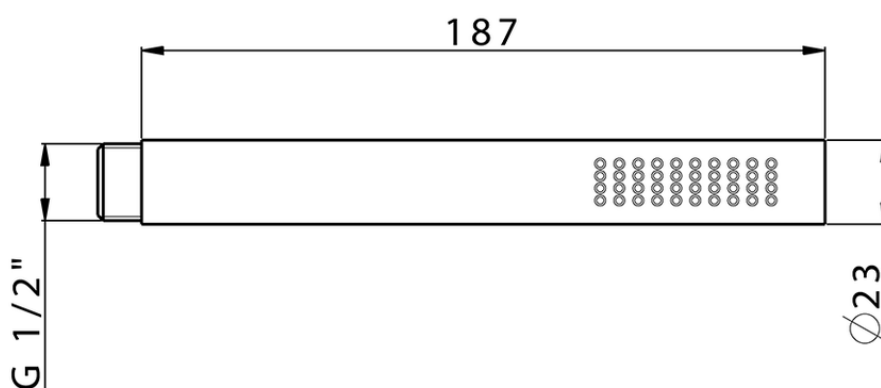

Doccetta Minimalista in Ottone SHOWER_DS014460

DS014460

<https://www.cisal.it/doccetta-minimalista-in-ottone-shower-ds014460>

2026-04-14