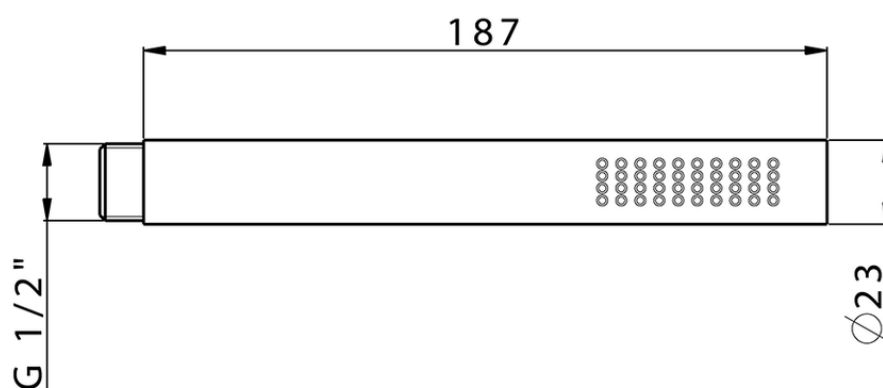

Doccetta Minimalista in Ottone SHOWER_DS014460

DS014460

<https://www.cisal.it/doccetta-minimalista-in-ottone-shower-ds014460>

2026-06-04