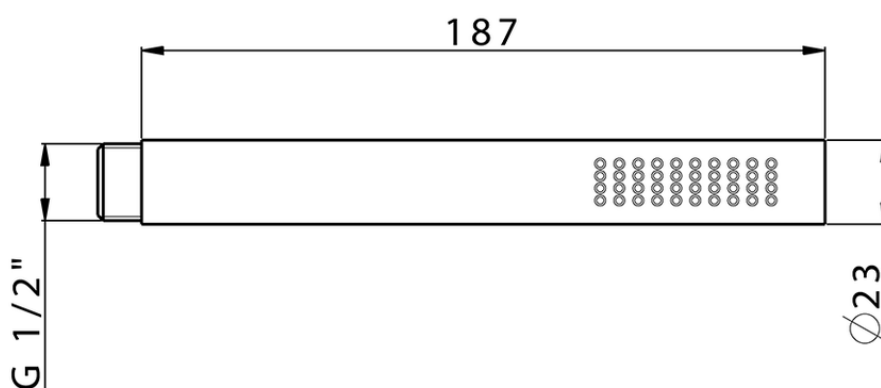

Doccetta Minimalista in Ottone SHOWER_DS014460

DS014460

<https://www.cisal.it/doccetta-minimalista-in-ottone-shower-ds014460>

2026-06-04