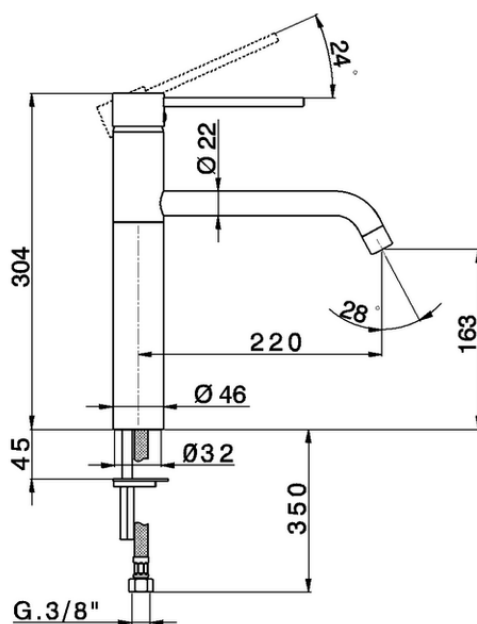

Miscelatore monocomando lavello KITCHEN_LL000580

LL000580

<https://www.cisal.it/miscelatore-monocomando-lavello-kitchen-ll000580>

2026-04-29