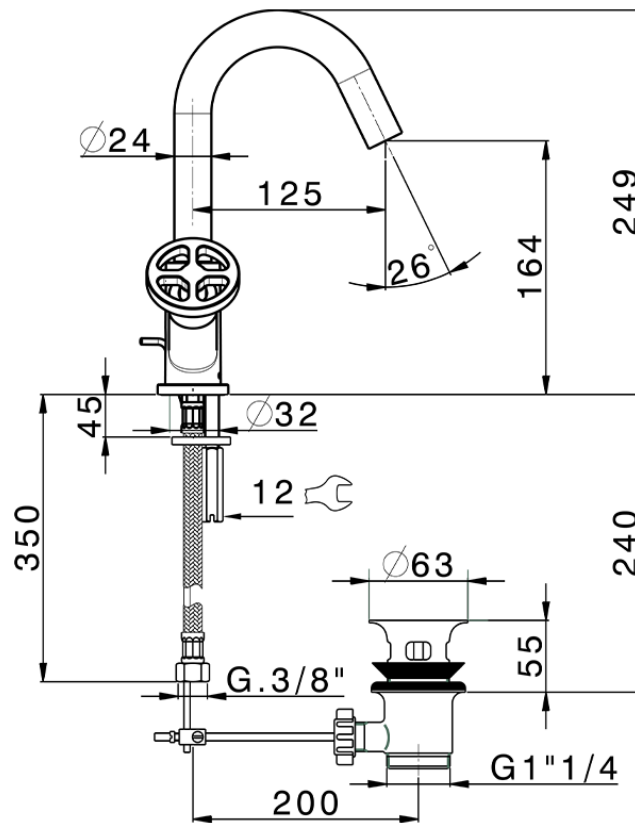

Miscelatore lavabo GRACE_MN000510

MN000510

<https://www.cisal.it/miscelatore-lavabo-grace-mn000510>

2026-06-19