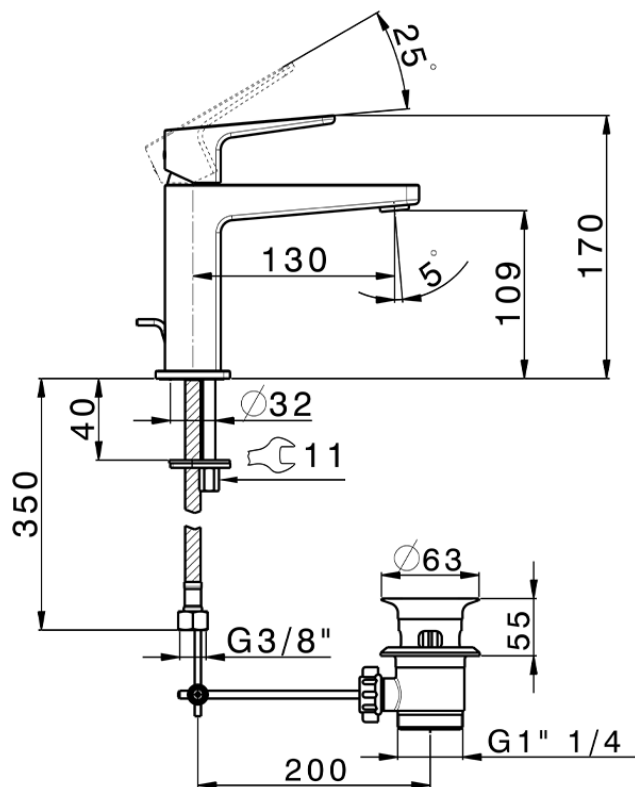

**Miscelatore monocomando lavabo large ROCK&ROLL\_RK000494**

RK000494

<https://www.cisal.it/miscelatore-monocomando-lavabo-large-rockroll-rk000494>

2026-06-26