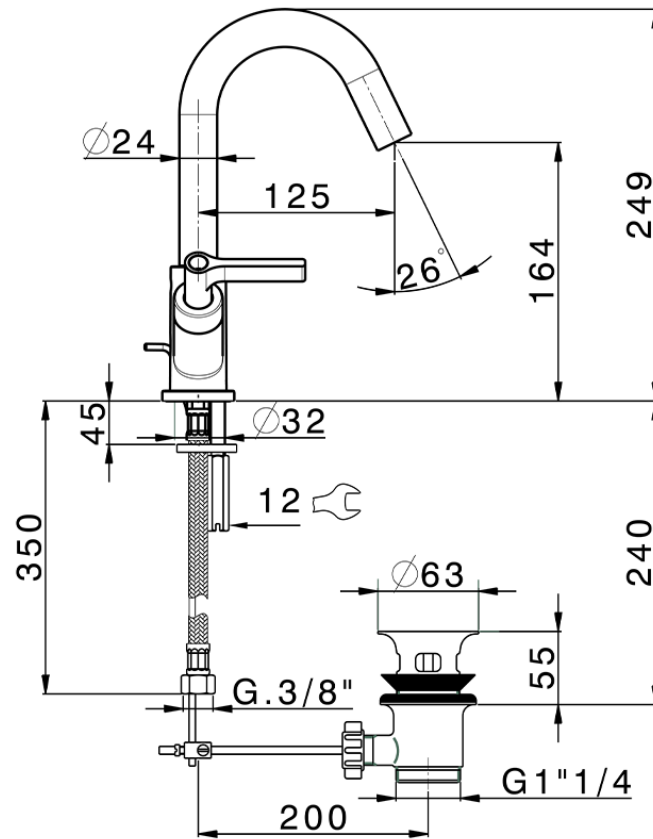

Miscelatore lavabo GRACE_GL000510

GL000510

<https://www.cisal.it/miscelatore-lavabo-grace-gl000510>

2026-06-19