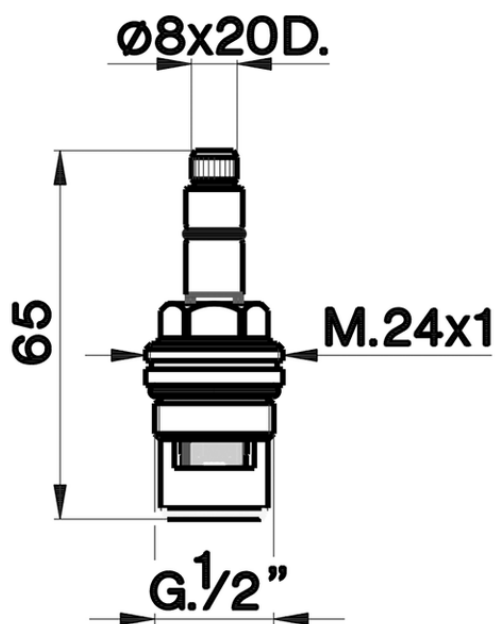

**Vitone ceramico DX 180° RICAMBI\_ZZ928580**

ZZ928580

<https://www.cisal.it/vitone-ceramico-dx-180-ricambi-zz928580>

2026-06-25