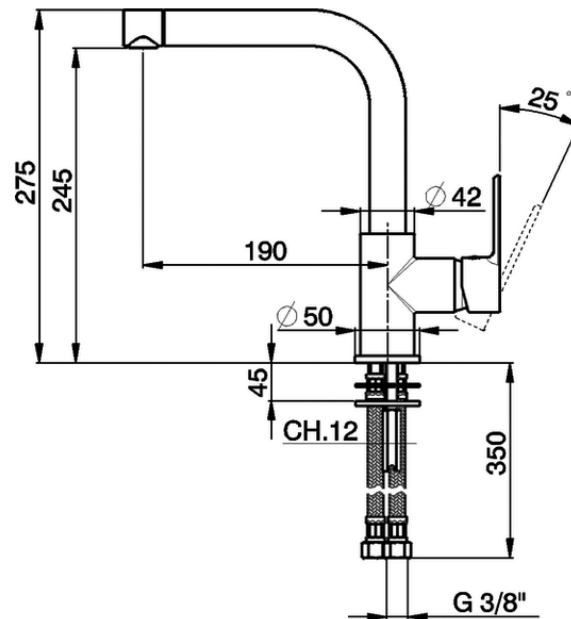

## Miscelatore monocomando lavello EnergySave KITCHEN\_C2003535

C2003535

<https://www.cisal.it/miscelatore-monocomando-lavello-energysave-kitchen-c2003535>

2026-06-09