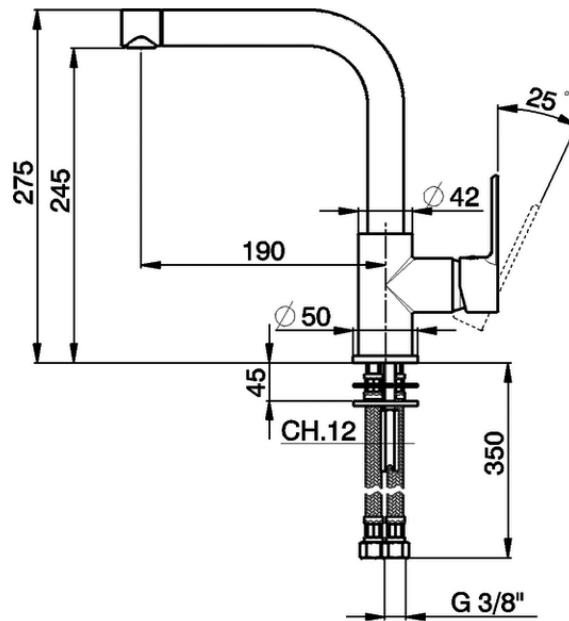

Miscelatore monocomando lavello EnergySave KITCHEN_C2003535

C2003535

<https://www.cisal.it/miscelatore-monocomando-lavello-energysave-kitchen-c2003535>

2026-07-07