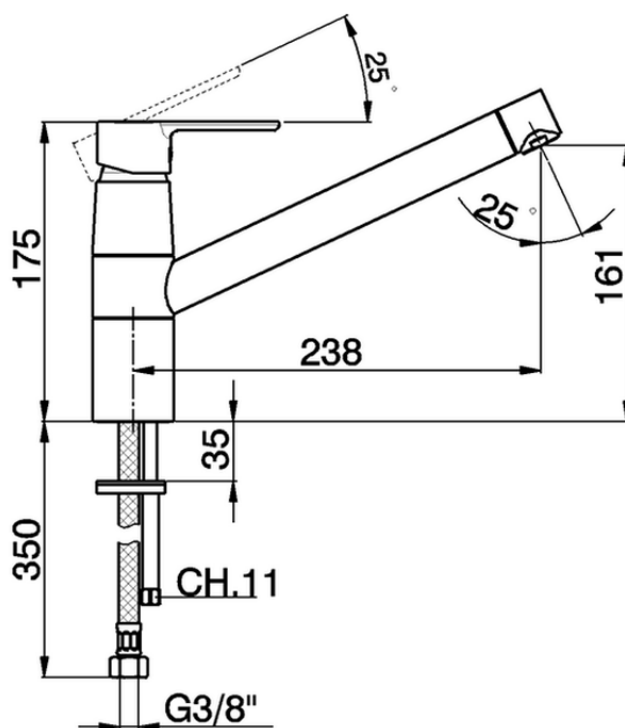

Miscelatore monocomando lavello KITCHEN_C2002580

C2002580

<https://www.cisal.it/miscelatore-monocomando-lavello-kitchen-c2002580>

2026-06-20