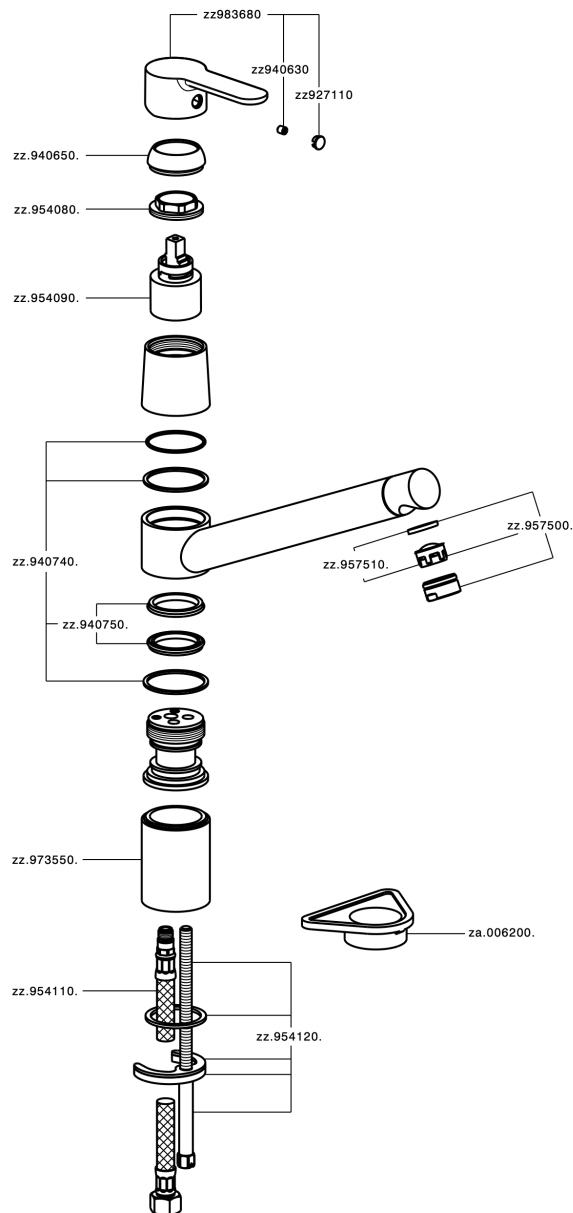

Miscelatore monocomando lavello KITCHEN_C2002580

C2002580

<https://www.cisal.it/miscelatore-monocomando-lavello-kitchen-c2002580>

2026-05-05