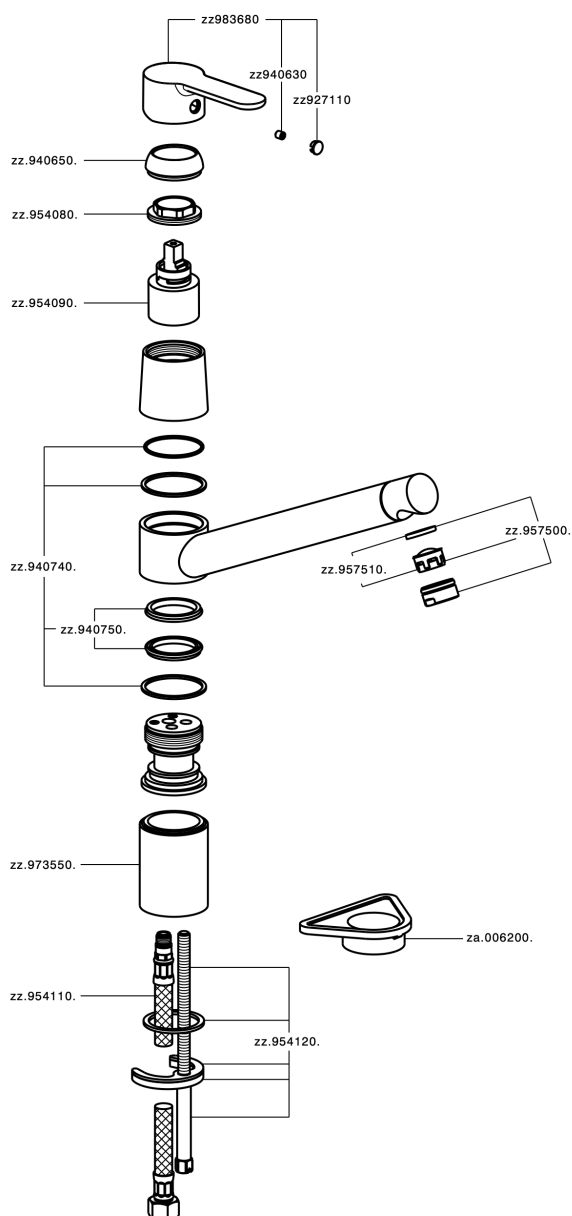

## Miscelatore monocomando lavello KITCHEN\_C2002580

C2002580

<https://www.cisal.it/miscelatore-monocomando-lavello-kitchen-c2002580>

2026-06-20